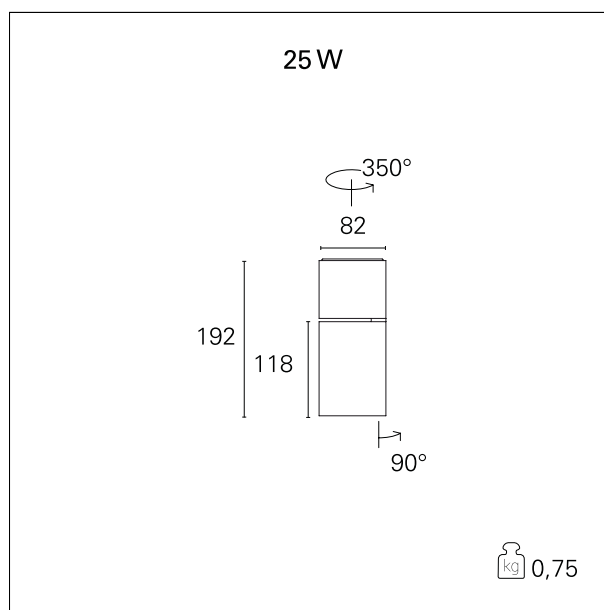

Ska Base

RTL47203 - 25 W - 2400 lumen - 15° - Spot / 25 W / 4000 K / CRI > 92

DESCRIPTION

The SKA projectors are particularly suitable for the lighting of commercial environments such as shops and malls. The high lighting performance allows adequate illumination of the exhibition surfaces and exposed objects. The SKA projectors are equipped with selected drivers and CoB LEDs (prime brand) and the light color qualities (CRI > 90 and SDCM < 3) guarantee an excellent color rendering of the illuminated objects. The light emission is managed with high efficacy interchangeable optics to obtain maximum efficiency and maximum flexibility. Available On / Off version.

Switch

On:Off

PRODUCTS CHARACTERISTICS

installation type	Track / Ceiling projectors
material	Aluminum
Color	White
Power	25 W
Lumen output - Full emission	2450 lm
Efficacy	98 lm/W
Dimensions	82 x 192 mm.
net weight	0,85 kg.

ELECTRICAL CHARACTERISTICS

feeding	220÷240 V
driver	On:Off
Insulation class	Class I

MECHANICAL CHARACTERISTICS

product IP rate	IP20
-----------------	-------------

Ska Base

RTL47203 - 25 W - 2400 lumen - 15° - Spot / 25 W / 4000 K / CRI > 92

DRIVER CHARACTERISTICS

driver	On÷Off
Operating temperature	-20°C ÷ 45°C

LIGHTING DETAILS

luminous effect	spot
Beam angle - direct	15°
Cut Hood	32°

PHOTOMETRIC