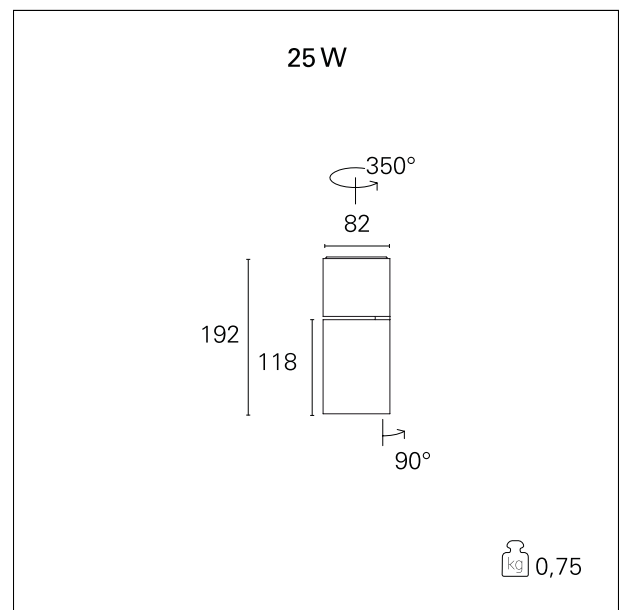

### Ska Base

**RTL47201** - 25 W - 2400 lumen - 15° - Spot / 25 W / 3000 K / CRI > 92

#### PRODUCTS CHARACTERISTICS

installation type	<b>Track / Ceiling projectors</b>
material	<b>Aluminum</b>
Color	<b>White</b>
Power	<b>25 W</b>
Lumen output - Full emission	<b>2380 lm</b>
Efficacy	<b>95 lm/W</b>
Dimensions	<b>82 x 192 mm.</b>
net weight	<b>0,85 kg.</b>