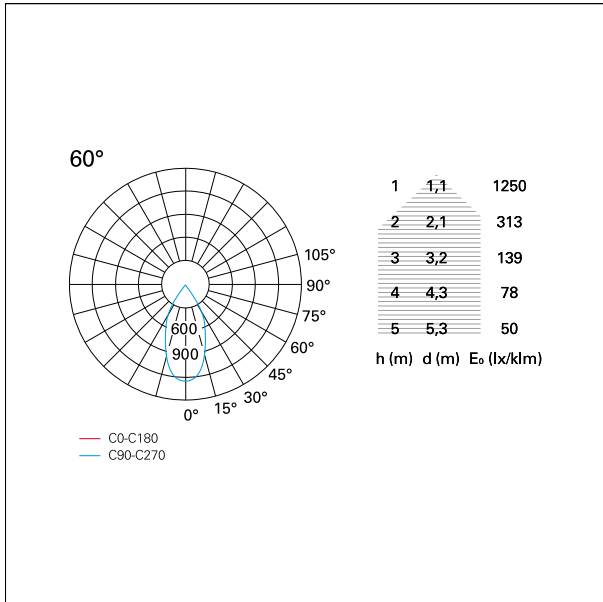

Ska

RTL46412 - 42 W - 60° / 4000 K / CRI > 90

PHOTOMETRIC

WARRANTY

period

5 years