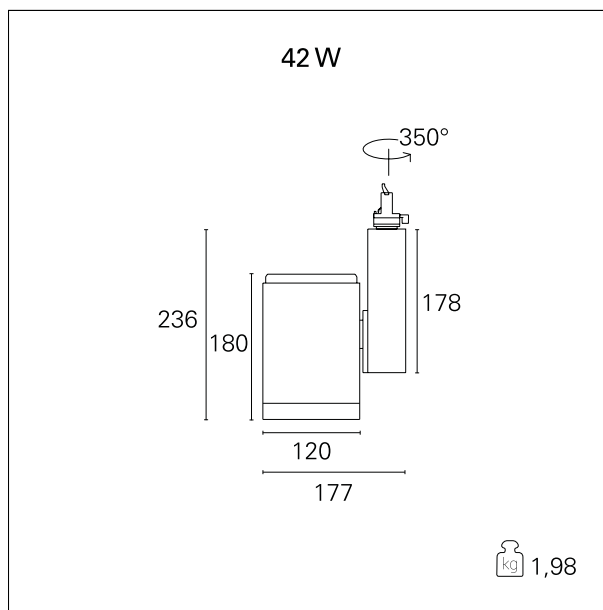

Ska

RTL46412 - 42 W - 60° / 4000 K / CRI > 90

DESCRIPTION

The SKA projectors are particularly suitable for the lighting of commercial environments such as shops and malls. The high lighting performance allows adequate illumination of the exhibition surfaces and exposed objects. The SKA projectors are equipped with selected drivers and CoB LEDs (prime brand) and the light color qualities (CRI > 90 and SDCM < 3) guarantee an excellent color rendering of the illuminated objects. The light emission is managed with high efficacy interchangeable optics to obtain maximum efficiency and maximum flexibility. Available On / Off and DALI versions.

Switch **On / Off**

PRODUCTS CHARACTERISTICS

installation type	Proiettori Binario / Soffitto
material	Alluminio
Color	Black
Power	42 W
Lumen output - Direct emission	4348 lm
Lumen output - Indirect emission	\
Lumen output - Full emission	4348 lm
Efficacy	104 lm/W
Dimensions	177 x 236 mm.
net weight	1,95 kg

ELECTRICAL CHARACTERISTICS

feeding	220÷240 V
driver	On / Off
Insulation class	Class I

MECHANICAL CHARACTERISTICS

product IP rate	IP20
optical compartment IP rate	IP20

Ska

RTL46412 - 42 W - 60° / 4000 K / CRI > 90

DRIVER CHARACTERISTICS

driver	On / Off
Operating temperature	-20°C ÷ 45°C

LIGHTING DETAILS

emission	Direct
luminous effect	Projected
optic	60°
Beam angle - direct	60°
UGR	\
Cut-off	32°

Ska

RTL46412 - 42 W - 60° / 4000 K / CRI > 90