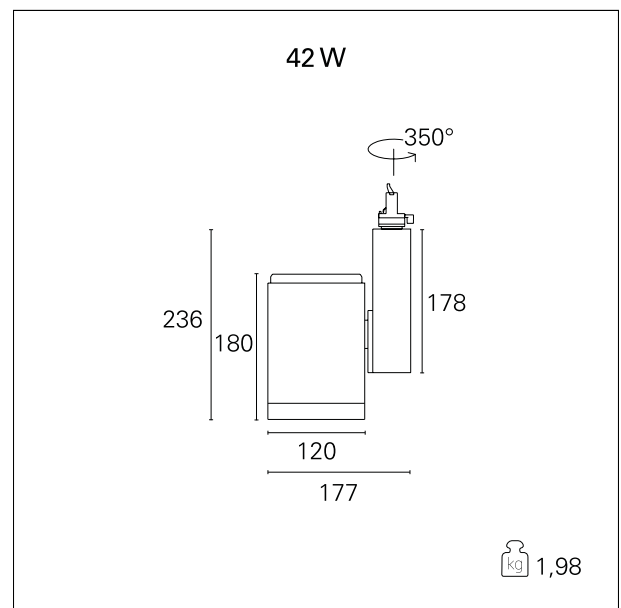

Ska

RTL46411 - 42 W - 60° / 4000 K / CRI > 90

DESCRIPTION

The SKA projectors are particularly suitable for the lighting of commercial environments such as shops and malls. The high lighting performance allows adequate illumination of the exhibition surfaces and exposed objects. The SKA projectors are equipped with selected drivers and CoB LEDs (prime brand) and the light color qualities (CRI > 90 and SDCM < 3) guarantee an excellent color rendering of the illuminated objects. The light emission is managed with high efficacy interchangeable optics to obtain maximum efficiency and maximum flexibility. Available On / Off and DALI versions.

Switch **On / Off**

PRODUCTS CHARACTERISTICS

installation type	Proiettori Binario / Soffitto
material	Alluminio
Color	White
Power	42 W
Lumen output - Direct emission	4348 lm
Lumen output - Indirect emission	\
Lumen output - Full emission	4348 lm
Efficacy	104 lm/W
Dimensions	177 x 236 mm.
net weight	1,95 kg

ELECTRICAL CHARACTERISTICS

feeding	220÷240 V
driver	On / Off
Insulation class	Class I

MECHANICAL CHARACTERISTICS

product IP rate	IP20
optical compartment IP rate	IP20

Ska

RTL46411 - 42 W - 60° / 4000 K / CRI > 90

DRIVER CHARACTERISTICS

driver	On / Off
Operating temperature	-20°C ÷ 45°C

LIGHTING DETAILS

emission	Direct
luminous effect	Projected
optic	60°
Beam angle - direct	60°
UGR	\
Cut-off	32°

Ska

RTL46411 - 42 W - 60° / 4000 K / CRI > 90