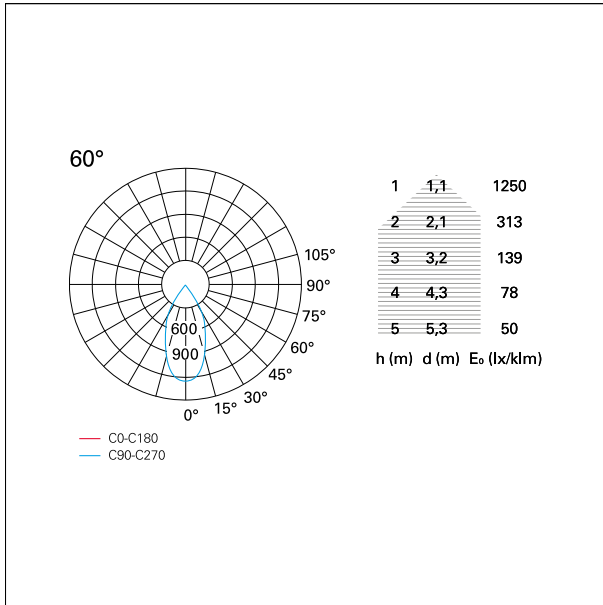

Ska

RTL46411 - 42 W - 60° / 4000 K / CRI > 90

PHOTOMETRIC

WARRANTY

period

5 years