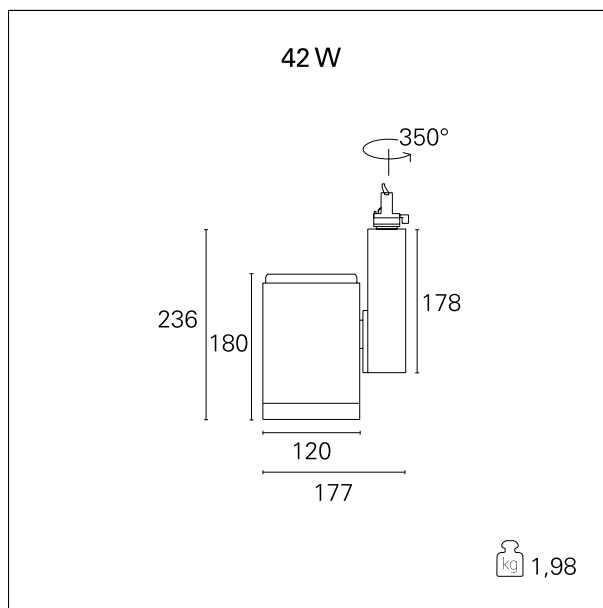

Ska

RTL46410 - 42 W - 60° / 3000 K / CRI > 90

DESCRIPTION

The SKA projectors are particularly suitable for the lighting of commercial environments such as shops and malls. The high lighting performance allows adequate illumination of the exhibition surfaces and exposed objects. The SKA projectors are equipped with selected drivers and CoB LEDs (prime brand) and the light color qualities (CRI > 90 and SDCM < 3) guarantee an excellent color rendering of the illuminated objects. The light emission is managed with high efficacy interchangeable optics to obtain maximum efficiency and maximum flexibility. Available On / Off and DALI versions.

Switch **On / Off**

PRODUCTS CHARACTERISTICS

installation type	Proiettori Binario / Soffitto
material	Alluminio
Color	Black
Power	42 W
Lumen output - Direct emission	4295 lm
Lumen output - Indirect emission	\
Lumen output - Full emission	4295 lm
Efficacy	102 lm/W
Dimensions	177 x 236 mm.
net weight	1,95 kg

ELECTRICAL CHARACTERISTICS

feeding	220÷240 V
driver	On / Off
Insulation class	Class I

MECHANICAL CHARACTERISTICS

product IP rate	IP20
optical compartment IP rate	IP20

Ska

RTL46410 - 42 W - 60° / 3000 K / CRI > 90

DRIVER CHARACTERISTICS

driver	On / Off
Operating temperature	-20°C ÷ 45°C

LIGHTING DETAILS

emission	Direct
luminous effect	Projected
optic	60°
Beam angle - direct	60°
UGR	\
Cut-off	32°

Ska

RTL46410 - 42 W - 60° / 3000 K / CRI > 90