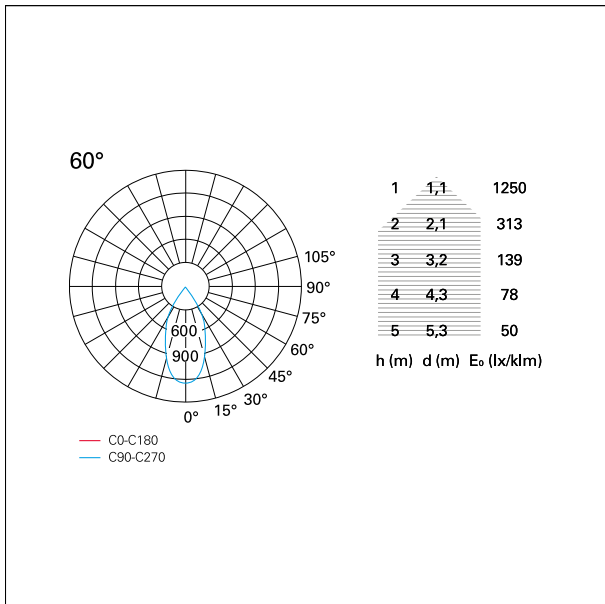

Ska

RTL46410 - 42 W - 60° / 3000 K / CRI > 90

PHOTOMETRIC

WARRANTY

period

5 years