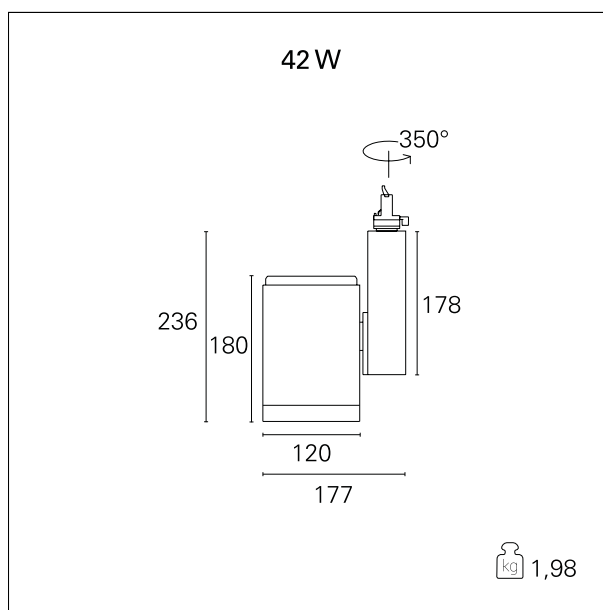

Ska

RTL46409 - 42 W - 60° / 3000 K / CRI > 90

DESCRIPTION

The SKA projectors are particularly suitable for the lighting of commercial environments such as shops and malls. The high lighting performance allows adequate illumination of the exhibition surfaces and exposed objects. The SKA projectors are equipped with selected drivers and CoB LEDs (prime brand) and the light color qualities (CRI > 90 and SDCM < 3) guarantee an excellent color rendering of the illuminated objects. The light emission is managed with high efficacy interchangeable optics to obtain maximum efficiency and maximum flexibility. Available On / Off and DALI versions.

Switch **On / Off**

PRODUCTS CHARACTERISTICS

installation type	Proiettori Binario / Soffitto
material	Alluminio
Color	White
Power	42 W
Lumen output - Direct emission	4295 lm
Lumen output - Indirect emission	\
Lumen output - Full emission	4295 lm
Efficacy	102 lm/W
Dimensions	177 x 236 mm.
net weight	1,95 kg

ELECTRICAL CHARACTERISTICS

feeding	220÷240 V
driver	On / Off
Insulation class	Class I

MECHANICAL CHARACTERISTICS

product IP rate	IP20
optical compartment IP rate	IP20

Ska

RTL46409 - 42 W - 60° / 3000 K / CRI > 90

DRIVER CHARACTERISTICS

driver	On / Off
Operating temperature	-20°C ÷ 45°C

LIGHTING DETAILS

emission	Direct
luminous effect	Projected
optic	60°
Beam angle - direct	60°
UGR	\
Cut-off	32°

Ska

RTL46409 - 42 W - 60° / 3000 K / CRI > 90