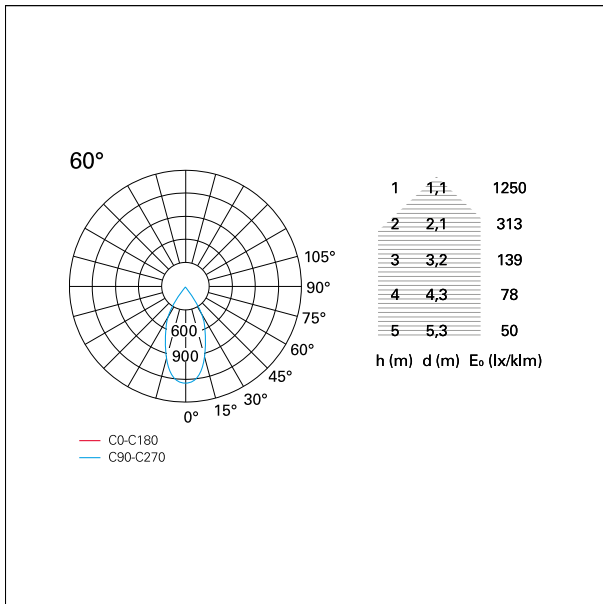

Ska

RTL46409 - 42 W - 60° / 3000 K / CRI > 90

PHOTOMETRIC

WARRANTY

period

5 years