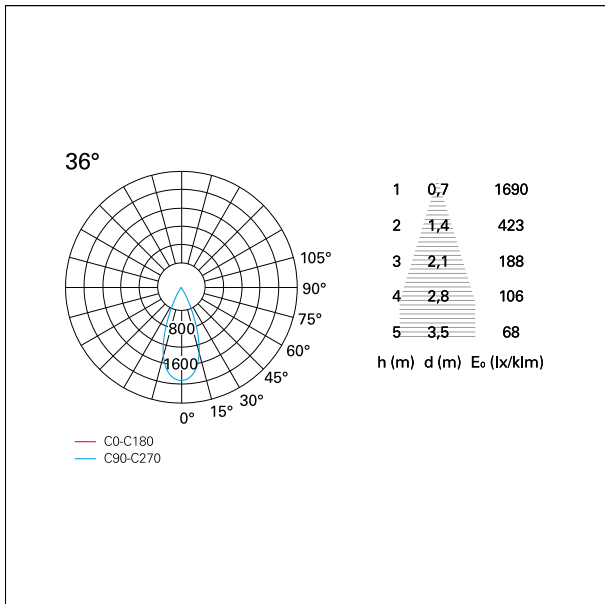

Ska

RTL46407DA - 42 W - 36° / 4000 K / CRI > 90

PHOTOMETRIC

WARRANTY

period

5 years