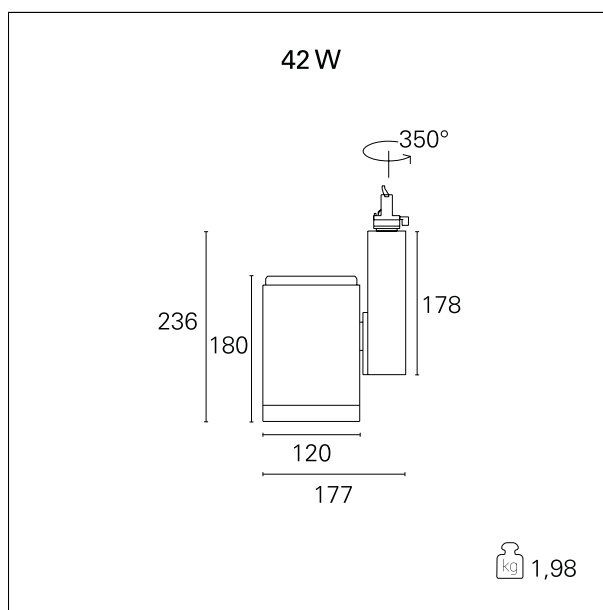

Ska

RTL46407DA - 42 W - 36° / 4000 K / CRI > 90

DESCRIPTION

The SKA projectors are particularly suitable for the lighting of commercial environments such as shops and malls. The high lighting performance allows adequate illumination of the exhibition surfaces and exposed objects. The SKA projectors are equipped with selected drivers and CoB LEDs (prime brand) and the light color qualities (CRI > 90 and SDCM < 3) guarantee an excellent color rendering of the illuminated objects. The light emission is managed with high efficacy interchangeable optics to obtain maximum efficiency and maximum flexibility. Available On / Off and DALI versions.

Switch

DALI

PRODUCTS CHARACTERISTICS

installation type	Proiettori Binario / Soffitto
material	Alluminio
Color	White
Power	42 W
Lumen output - Direct emission	4350 lm
Lumen output - Indirect emission	\
Lumen output - Full emission	4350 lm
Efficacy	104 lm/W
Dimensions	177 x 236 mm.
net weight	1,95 kg

ELECTRICAL CHARACTERISTICS

feeding	220÷240 V
driver	DALI
Insulation class	Class I

MECHANICAL CHARACTERISTICS

product IP rate	IP20
optical compartment IP rate	IP20

Ska

RTL46407DA - 42 W - 36° / 4000 K / CRI > 90

DRIVER CHARACTERISTICS

driver	DALI
Operating temperature	-20°C ÷ 45°C

LIGHTING DETAILS

emission	Direct
luminous effect	Projected
optic	36°
Beam angle - direct	36°
UGR	\
Cut-off	32°

Ska

RTL46407DA - 42 W - 36° / 4000 K / CRI > 90