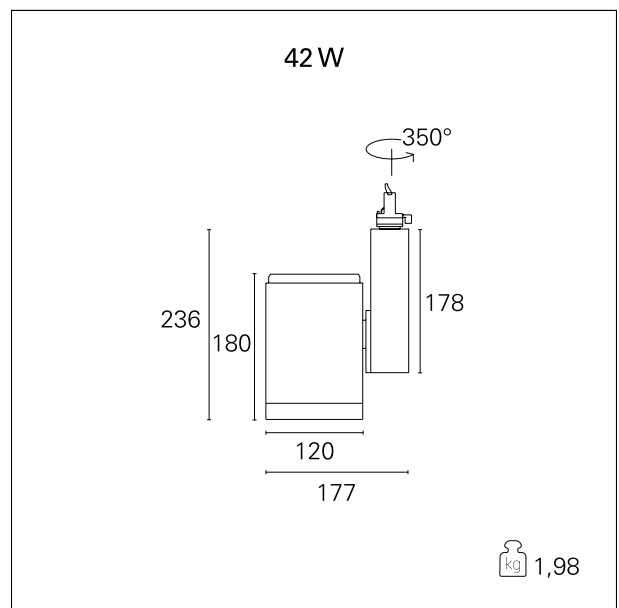

Ska

RTL46405 - 42 W - 36° / 3000 K / CRI > 90

DESCRIPTION

The SKA projectors are particularly suitable for the lighting of commercial environments such as shops and malls. The high lighting performance allows adequate illumination of the exhibition surfaces and exposed objects. The SKA projectors are equipped with selected drivers and CoB LEDs (prime brand) and the light color qualities (CRI > 90 and SDCM < 3) guarantee an excellent color rendering of the illuminated objects. The light emission is managed with high efficacy interchangeable optics to obtain maximum efficiency and maximum flexibility. Available On / Off and DALI versions.

Switch **On / Off**

PRODUCTS CHARACTERISTICS

installation type	Proiettori Binario / Soffitto
material	Alluminio
Color	White
Power	42 W
Lumen output - Direct emission	4285 lm
Lumen output - Indirect emission	\
Lumen output - Full emission	4285 lm
Efficacy	102 lm/W
Dimensions	177 x 236 mm.
net weight	1,95 kg

ELECTRICAL CHARACTERISTICS

feeding	220÷240 V
driver	On / Off
Insulation class	Class I

MECHANICAL CHARACTERISTICS

product IP rate	IP20
optical compartment IP rate	IP20

Ska

RTL46405 - 42 W - 36° / 3000 K / CRI > 90

DRIVER CHARACTERISTICS

driver	On / Off
Operating temperature	-20°C ÷ 45°C

LIGHTING DETAILS

emission	Direct
luminous effect	Projected
optic	36°
Beam angle - direct	36°
UGR	\
Cut-off	32°

Ska

RTL46405 - 42 W - 36° / 3000 K / CRI > 90