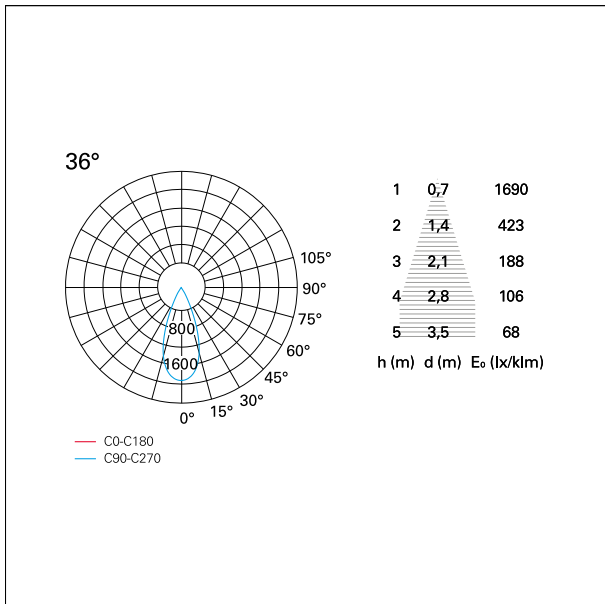

Ska

RTL46405 - 42 W - 36° / 3000 K / CRI > 90

PHOTOMETRIC

WARRANTY

period

5 years