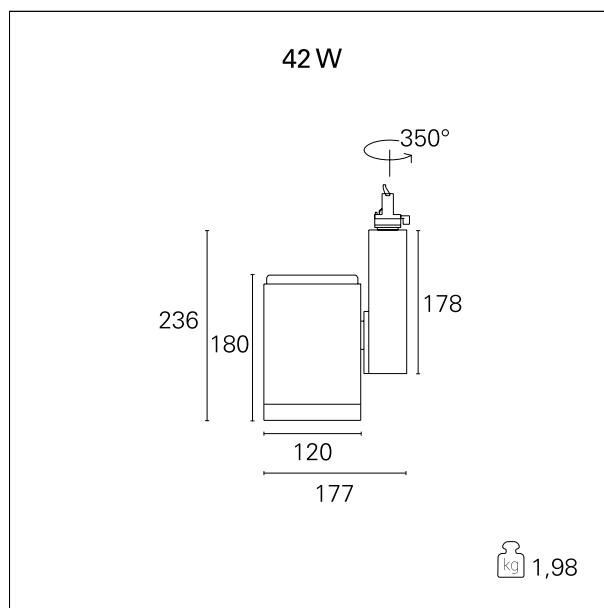

Ska

RTL46404 - 42 W - 4000 lumen - 15° - Spot / 42 W / 4000 K / CRI > 92

DESCRIPTION

The SKA projectors are particularly suitable for the lighting of commercial environments such as shops and malls. The high lighting performance allows adequate illumination of the exhibition surfaces and exposed objects. The SKA projectors are equipped with selected drivers and CoB LEDs (prime brand) and the light color qualities (CRI > 90 and SDCM < 3) guarantee an excellent color rendering of the illuminated objects. The light emission is managed with high efficacy interchangeable optics to obtain maximum efficiency and maximum flexibility. Available On / Off and DALI versions.

Switch **On:Off**

PRODUCTS CHARACTERISTICS

installation type	Track / Ceiling projectors
material	Aluminum
Color	Black
Power	42 W
Lumen output - Full emission	4335 lm
Efficacy	103 lm/W
Dimensions	177 x 236 mm.
net weight	1,95 kg.

ELECTRICAL CHARACTERISTICS

feeding	220÷240 V
driver	On:Off
Insulation class	Class I

MECHANICAL CHARACTERISTICS

product IP rate	IP20
-----------------	-------------

Ska

RTL46404 - 42 W - 4000 lumen - 15° - Spot / 42 W / 4000 K / CRI > 92

DRIVER CHARACTERISTICS

driver	On÷Off
Operating temperature	-20°C ÷ 45°C

LIGHTING DETAILS

luminous effect	spot
Beam angle - direct	15°
Cut Hood	32°

Ska

RTL46404 - 42 W - 4000 lumen - 15° - Spot / 42 W / 4000 K / CRI > 92