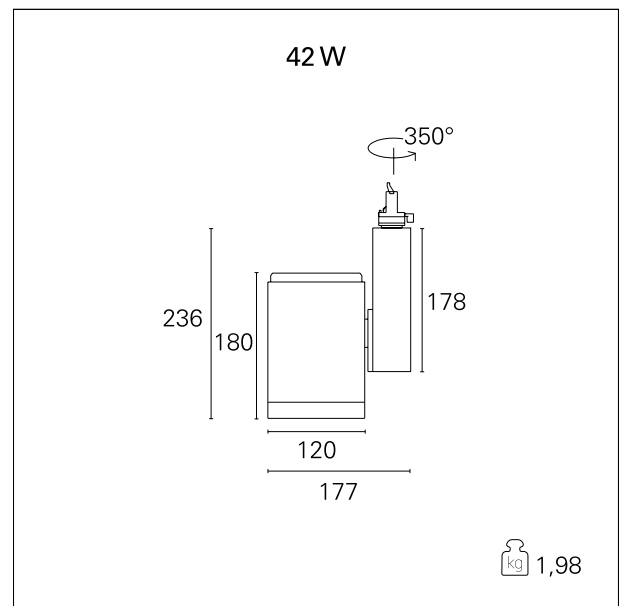

Ska

RTL46404DA - 42 W - 4000 lumen - 15° - Spot / 42 W / 4000 K / CRI > 92

DESCRIPTION

The SKA projectors are particularly suitable for the lighting of commercial environments such as shops and malls. The high lighting performance allows adequate illumination of the exhibition surfaces and exposed objects. The SKA projectors are equipped with selected drivers and CoB LEDs (prime brand) and the light color qualities (CRI > 90 and SDCM < 3) guarantee an excellent color rendering of the illuminated objects. The light emission is managed with high efficacy interchangeable optics to obtain maximum efficiency and maximum flexibility. Available On / Off and DALI versions.

Switch

DALI

PRODUCTS CHARACTERISTICS

installation type	Track / Ceiling projectors
material	Aluminum
Color	Black
Power	42 W
Lumen output - Full emission	4350 lm
Efficacy	104 lm/W
Dimensions	177 x 236 mm.
net weight	1,95 kg.

ELECTRICAL CHARACTERISTICS

feeding	220÷240 V
driver	DALI
Insulation class	Class I

MECHANICAL CHARACTERISTICS

product IP rate	IP20
-----------------	-------------

Ska

RTL46404DA - 42 W - 4000 lumen - 15° - Spot / 42 W / 4000 K / CRI > 92

DRIVER CHARACTERISTICS

driver	DALI
Operating temperature	-20°C ÷ 45°C

LIGHTING DETAILS

luminous effect	spot
Beam angle - direct	15°
Cut Hood	32°

Ska

RTL46404DA - 42 W - 4000 lumen - 15° - Spot / 42 W / 4000 K / CRI > 92