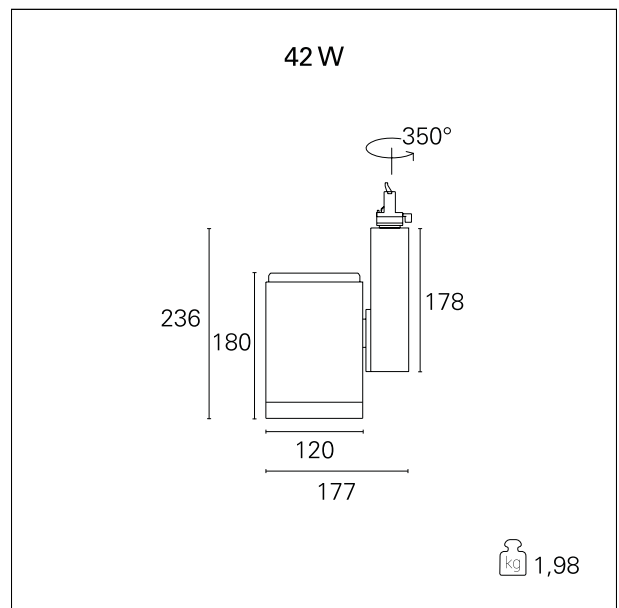

Ska

RTL46401 - 42 W - 4000 lumen - 15° - Spot / 42 W / 3000 K / CRI > 92

DESCRIPTION

The SKA projectors are particularly suitable for the lighting of commercial environments such as shops and malls. The high lighting performance allows adequate illumination of the exhibition surfaces and exposed objects. The SKA projectors are equipped with selected drivers and CoB LEDs (prime brand) and the light color qualities (CRI > 90 and SDCM < 3) guarantee an excellent color rendering of the illuminated objects. The light emission is managed with high efficacy interchangeable optics to obtain maximum efficiency and maximum flexibility. Available On / Off and DALI versions.

Switch **On:Off**

PRODUCTS CHARACTERISTICS

installation type	Track / Ceiling projectors
material	Aluminum
Color	White
Power	42 W
Lumen output - Full emission	4254 lm
Efficacy	101 lm/W
Dimensions	177 x 236 mm.
net weight	1,95 kg.

ELECTRICAL CHARACTERISTICS

feeding	220÷240 V
driver	On:Off
Insulation class	Class I

MECHANICAL CHARACTERISTICS

product IP rate	IP20
-----------------	-------------

Ska

RTL46401 - 42 W - 4000 lumen - 15° - Spot / 42 W / 3000 K / CRI > 92

DRIVER CHARACTERISTICS

driver	On÷Off
Operating temperature	-20°C ÷ 45°C

LIGHTING DETAILS

luminous effect	spot
Beam angle - direct	15°
Cut Hood	32°

Ska

RTL46401 - 42 W - 4000 lumen - 15° - Spot / 42 W / 3000 K / CRI > 92