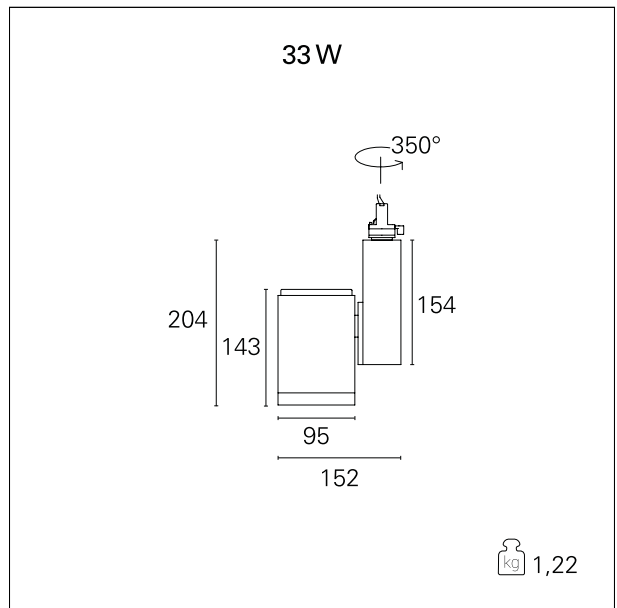

#### PRODUCTS CHARACTERISTICS

installation type	<b>Track / Ceiling projectors</b>
material	<b>Aluminum</b>
Color	<b>White</b>
Power	<b>33 W</b>
Lumen output - Full emission	<b>3252 lm</b>
Efficacy	<b>99 lm/W</b>
Dimensions	<b>152 x 204 mm.</b>
net weight	<b>1,1 kg.</b>