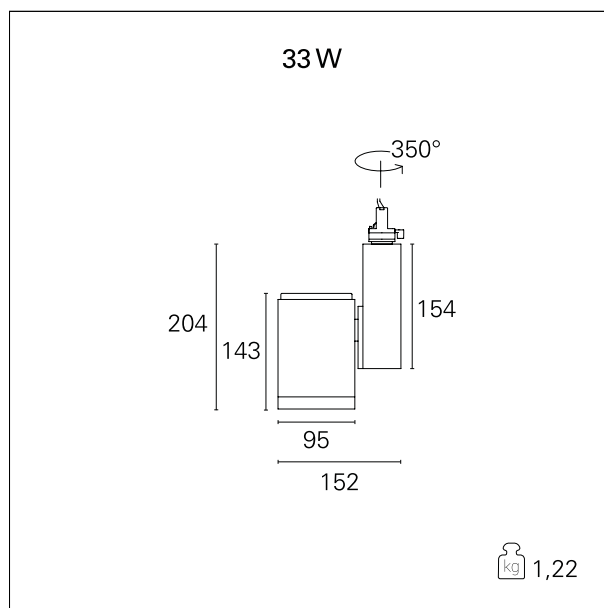

### Ska

**RTL46310** - 33 W - 3200 lumen - 60° - Wide / 33 W / 3000 K / CRI > 92

#### PRODUCTS CHARACTERISTICS

installation type	<b>Track / Ceiling projectors</b>
material	<b>Aluminum</b>
Color	<b>Black</b>
Power	<b>33 W</b>
Lumen output - Full emission	<b>3195 lm</b>
Efficacy	<b>97 lm/W</b>
Dimensions	<b>152 x 204 mm.</b>
net weight	<b>1,1 kg.</b>