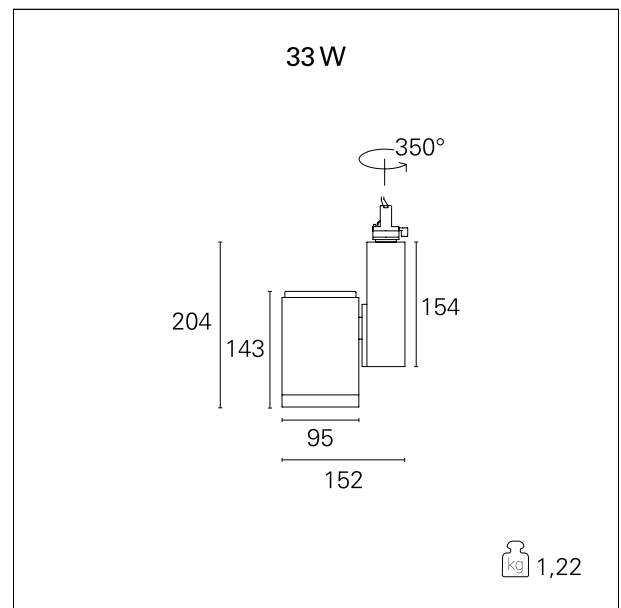

### Ska

**RTL46310DA** - 33 W - 3200 lumen - 60° - Wide / 33 W / 3000 K / CRI > 92

#### PRODUCTS CHARACTERISTICS

installation type	<b>Track / Ceiling projectors</b>
material	<b>Aluminum</b>
Color	<b>Black</b>
Power	<b>33 W</b>
Lumen output - Full emission	<b>3195 lm</b>
Efficacy	<b>97 lm/W</b>
Dimensions	<b>152 x 204 mm.</b>
net weight	<b>1,1 kg.</b>