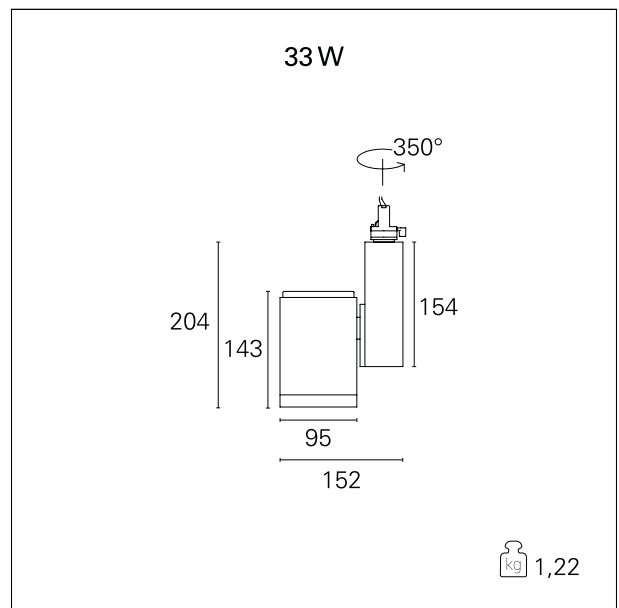

### Ska

**RTL46309** - 33 W - 3200 lumen - 60° - Wide / 33 W / 3000 K / CRI > 92

#### PRODUCTS CHARACTERISTICS

installation type	<b>Track / Ceiling projectors</b>
material	<b>Aluminum</b>
Color	<b>White</b>
Power	<b>33 W</b>
Lumen output - Full emission	<b>3195 lm</b>
Efficacy	<b>97 lm/W</b>
Dimensions	<b>152 x 204 mm.</b>
net weight	<b>1,1 kg.</b>