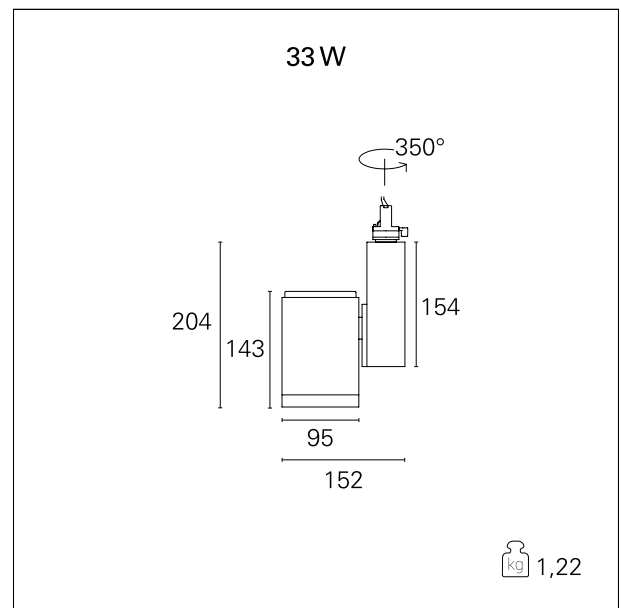

Ska

RTL46308 - 33 W - 3200 lumen - 36° - Flood / 33 W / 4000 K / CRI > 92

DESCRIPTION

The SKA projectors are particularly suitable for the lighting of commercial environments such as shops and malls. The high lighting performance allows adequate illumination of the exhibition surfaces and exposed objects. The SKA projectors are equipped with selected drivers and CoB LEDs (prime brand) and the light color qualities (CRI > 90 and SDCM < 3) guarantee an excellent color rendering of the illuminated objects. The light emission is managed with high efficacy interchangeable optics to obtain maximum efficiency and maximum flexibility. Available On / Off and DALI versions.

Switch **On:Off**

PRODUCTS CHARACTERISTICS

installation type	Track / Ceiling projectors
material	Aluminum
Color	Black
Power	33 W
Lumen output - Full emission	3215 lm
Efficacy	97 lm/W
Dimensions	152 x 204 mm.
net weight	1,1 kg.

ELECTRICAL CHARACTERISTICS

feeding	220÷240 V
driver	On:Off
Insulation class	Class I

MECHANICAL CHARACTERISTICS

product IP rate	IP20
-----------------	-------------

Ska

RTL46308 - 33 W - 3200 lumen - 36° - Flood / 33 W / 4000 K / CRI > 92

DRIVER CHARACTERISTICS

driver	On÷Off
Operating temperature	-20°C ÷ 45°C

LIGHTING DETAILS

luminous effect	flood
Beam angle - direct	36°
Cut Hood	32°

Ska

RTL46308 - 33 W - 3200 lumen - 36° - Flood / 33 W / 4000 K / CRI > 92