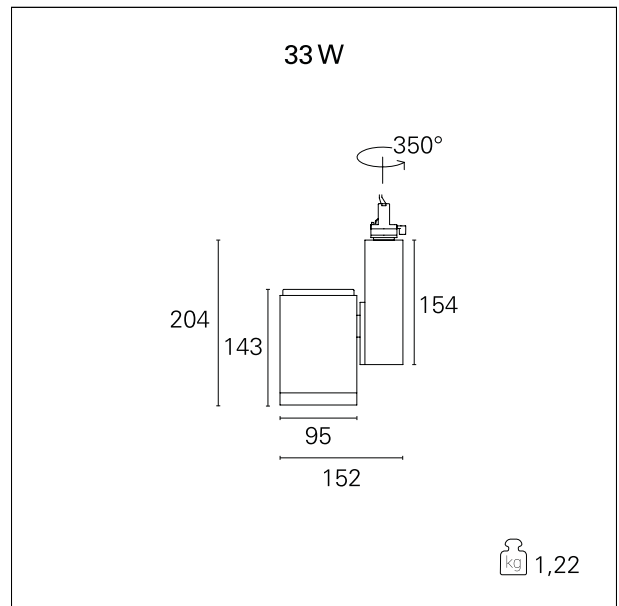

Black

Power

33 W

Lumen output - Full emission

3240 lm

Efficacy

98 lm/W

Dimensions

152 x 204 mm.

net weight

1,1 kg.

ELECTRICAL CHARACTERISTICS

feeding

220÷240 V

driver

DALI