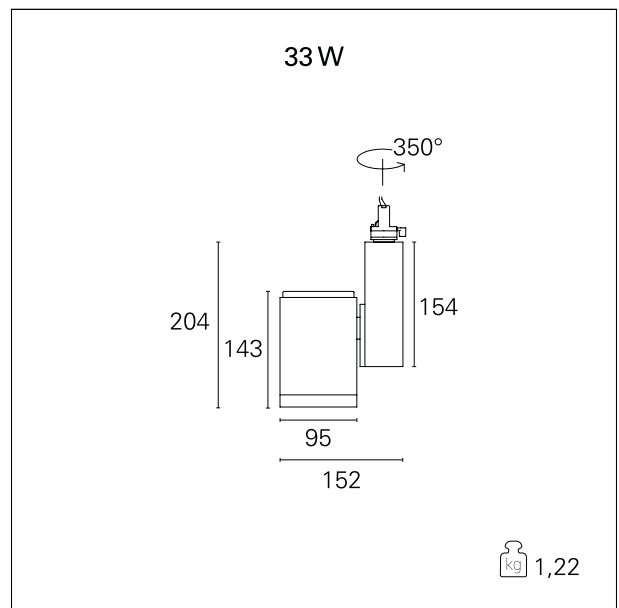

Ska

RTL46305 - 33 W - 3200 lumen - 36° - Flood / 33 W / 3000 K / CRI > 92

DESCRIPTION

The SKA projectors are particularly suitable for the lighting of commercial environments such as shops and malls. The high lighting performance allows adequate illumination of the exhibition surfaces and exposed objects. The SKA projectors are equipped with selected drivers and CoB LEDs (prime brand) and the light color qualities (CRI > 90 and SDCM < 3) guarantee an excellent color rendering of the illuminated objects. The light emission is managed with high efficacy interchangeable optics to obtain maximum efficiency and maximum flexibility. Available On / Off and DALI versions.

Switch **On:Off**

PRODUCTS CHARACTERISTICS

installation type	Track / Ceiling projectors
material	Aluminum
Color	White
Power	33 W
Lumen output - Full emission	3180 lm
Efficacy	96 lm/W
Dimensions	152 x 204 mm.
net weight	1,1 kg.

ELECTRICAL CHARACTERISTICS

feeding	220÷240 V
driver	On:Off
Insulation class	Class I

MECHANICAL CHARACTERISTICS

product IP rate	IP20
-----------------	-------------

Ska

RTL46305 - 33 W - 3200 lumen - 36° - Flood / 33 W / 3000 K / CRI > 92

DRIVER CHARACTERISTICS

driver	On÷Off
Operating temperature	-20°C ÷ 45°C

LIGHTING DETAILS

luminous effect	flood
Beam angle - direct	36°
Cut Hood	32°

Ska

RTL46305 - 33 W - 3200 lumen - 36° - Flood / 33 W / 3000 K / CRI > 92