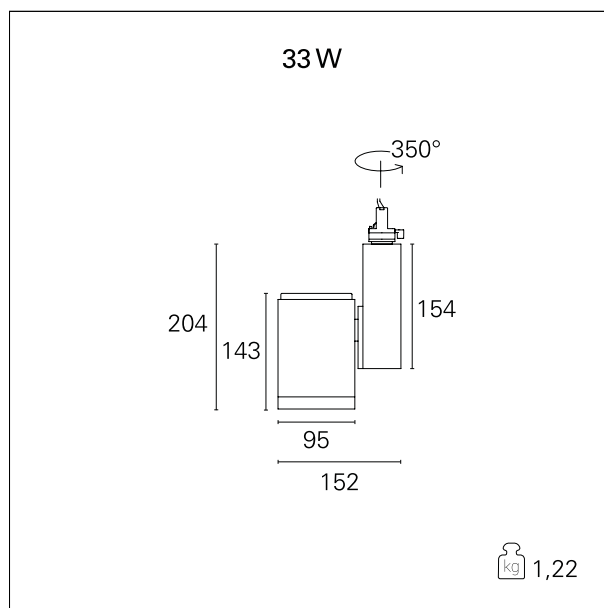

Ska

RTL46305DA - 33 W - 3200 lumen - 36° - Flood / 33 W / 3000 K / CRI > 92

DESCRIPTION

The SKA projectors are particularly suitable for the lighting of commercial environments such as shops and malls. The high lighting performance allows adequate illumination of the exhibition surfaces and exposed objects. The SKA projectors are equipped with selected drivers and CoB LEDs (prime brand) and the light color qualities (CRI > 90 and SDCM < 3) guarantee an excellent color rendering of the illuminated objects. The light emission is managed with high efficacy interchangeable optics to obtain maximum efficiency and maximum flexibility. Available On / Off and DALI versions.

Switch

DALI

PRODUCTS CHARACTERISTICS

installation type

Track / Ceiling projectors

material

Aluminum

Color

White

Power

33 W

Lumen output - Full emission

3180 lm

Efficacy

96 lm/W

Dimensions

152 x 204 mm.

net weight

1,1 kg.

ELECTRICAL CHARACTERISTICS

feeding

220÷240 V

driver

DALI

Insulation class

Class I

MECHANICAL CHARACTERISTICS

product IP rate

IP20