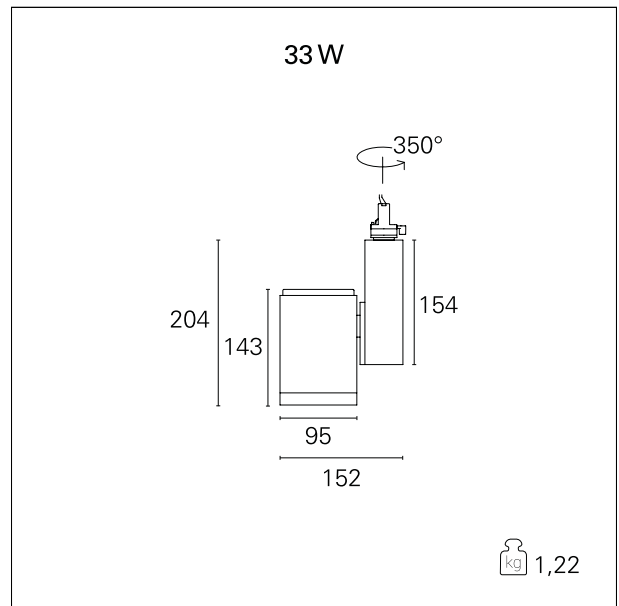

Ska

RTL46304 - 33 W - 3200 lumen - 15° - Spot / 33 W / 4000 K / CRI > 92

DESCRIPTION

The SKA projectors are particularly suitable for the lighting of commercial environments such as shops and malls. The high lighting performance allows adequate illumination of the exhibition surfaces and exposed objects. The SKA projectors are equipped with selected drivers and CoB LEDs (prime brand) and the light color qualities (CRI > 90 and SDCM < 3) guarantee an excellent color rendering of the illuminated objects. The light emission is managed with high efficacy interchangeable optics to obtain maximum efficiency and maximum flexibility. Available On / Off and DALI versions.

Switch **On:Off**

PRODUCTS CHARACTERISTICS

installation type	Track / Ceiling projectors
material	Aluminum
Color	Black
Power	33 W
Lumen output - Full emission	3225 lm
Efficacy	98 lm/W
Dimensions	152 x 204 mm.
net weight	1,1 kg.

ELECTRICAL CHARACTERISTICS

feeding	220÷240 V
driver	On:Off
Insulation class	Class I

MECHANICAL CHARACTERISTICS

product IP rate	IP20
-----------------	-------------

Ska

RTL46304 - 33 W - 3200 lumen - 15° - Spot / 33 W / 4000 K / CRI > 92

DRIVER CHARACTERISTICS

driver	On÷Off
Operating temperature	-20°C ÷ 45°C

LIGHTING DETAILS

luminous effect	spot
Beam angle - direct	15°
Cut Hood	32°

Ska

RTL46304 - 33 W - 3200 lumen - 15° - Spot / 33 W / 4000 K / CRI > 92