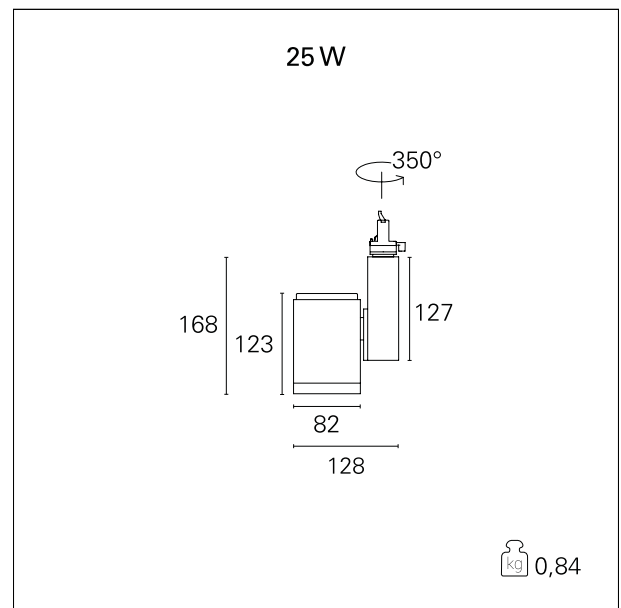

### Ska

**RTL46212** - 25 W - 2400 lmen - 60° - Wide / 25 W / 4000 K / CRI > 92

#### PRODUCTS CHARACTERISTICS

installation type	<b>Track / Ceiling projectors</b>
material	<b>Aluminum</b>
Color	<b>Black</b>
Power	<b>25 W</b>
Lumen output - Full emission	<b>2415 lm</b>
Efficacy	<b>97 lm/W</b>
Dimensions	<b>128 x 168 mm.</b>
net weight	<b>0,85 kg.</b>