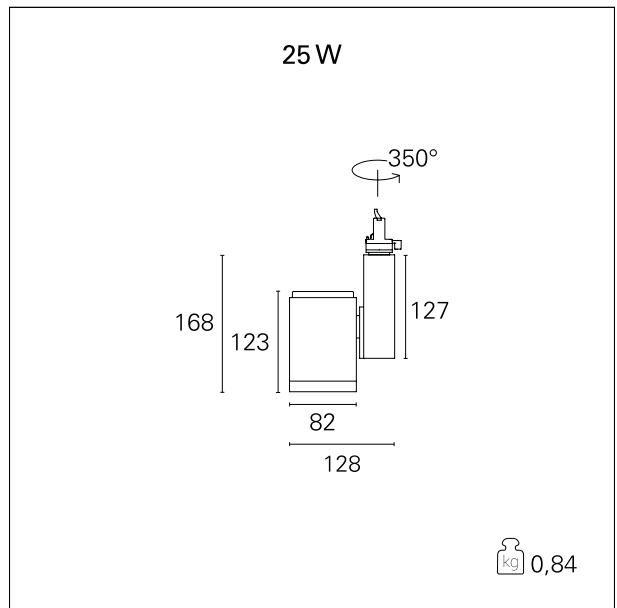

White

Power

25 W

Lumen output - Full emission

2450 lm

Efficacy

98 lm/W

Dimensions

128 x 168 mm.

net weight

0,85 kg.

ELECTRICAL CHARACTERISTICS

feeding

220÷240 V

driver

DALI