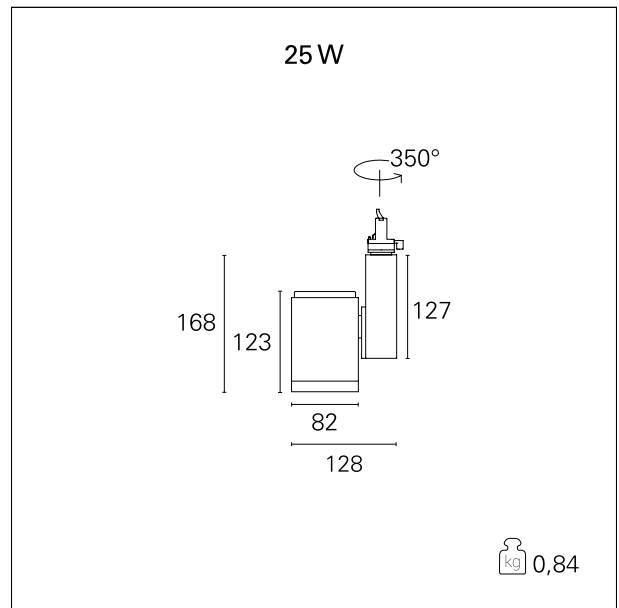

### Ska

**RTL46210** - 25 W - 2400 lmen - 60° - Wide / 25 W / 3000 K / CRI > 92

#### PRODUCTS CHARACTERISTICS

installation type	<b>Track / Ceiling projectors</b>
material	<b>Aluminum</b>
Color	<b>Black</b>
Power	<b>25 W</b>
Lumen output - Full emission	<b>2387 lm</b>
Efficacy	<b>95 lm/W</b>
Dimensions	<b>128 x 168 mm.</b>
net weight	<b>0,85 kg.</b>