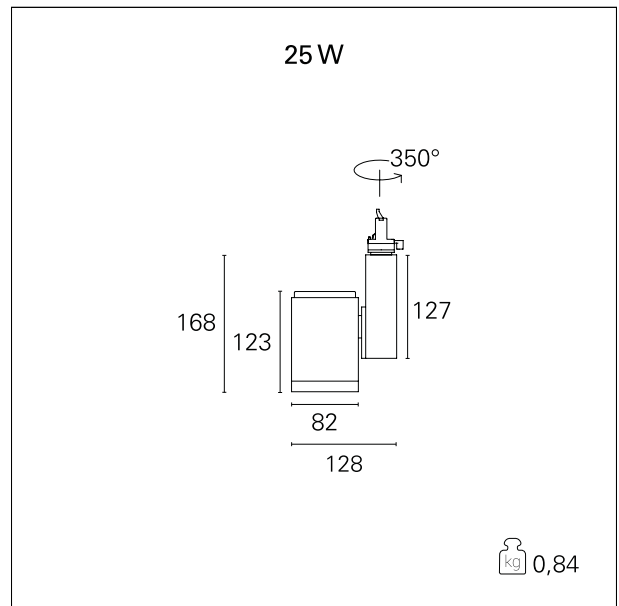

### Ska

**RTL46208** - 25 W - 2400 lmen - 36° - Flood / 25 W / 4000 K / CRI > 92

#### PRODUCTS CHARACTERISTICS

installation type	<b>Track / Ceiling projectors</b>
material	<b>Aluminum</b>
Color	<b>Black</b>
Power	<b>25 W</b>
Lumen output - Full emission	<b>2365 lm</b>
Efficacy	<b>95 lm/W</b>
Dimensions	<b>128 x 168 mm.</b>
net weight	<b>0,85 kg.</b>