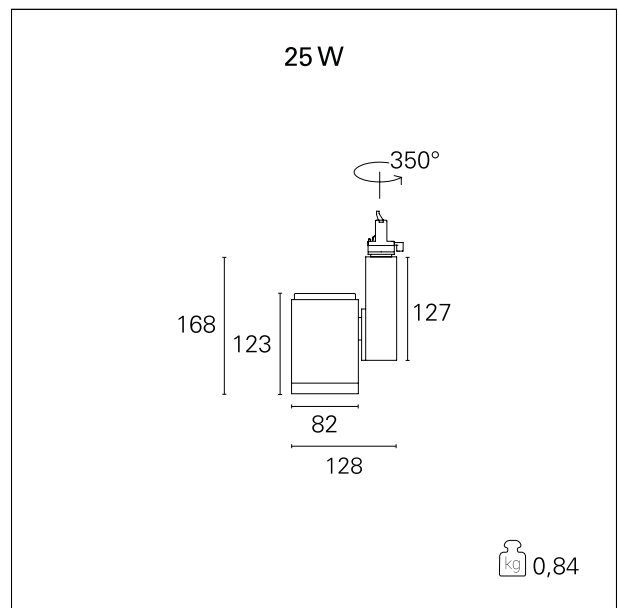

### Ska

**RTL46207** - 25 W - 2400 lmen - 36° - Flood / 25 W / 4000 K / CRI > 92

#### PRODUCTS CHARACTERISTICS

installation type	<b>Track / Ceiling projectors</b>
material	<b>Aluminum</b>
Color	<b>White</b>
Power	<b>25 W</b>
Lumen output - Full emission	<b>2365 lm</b>
Efficacy	<b>95 lm/W</b>
Dimensions	<b>128 x 168 mm.</b>
net weight	<b>0,85 kg.</b>