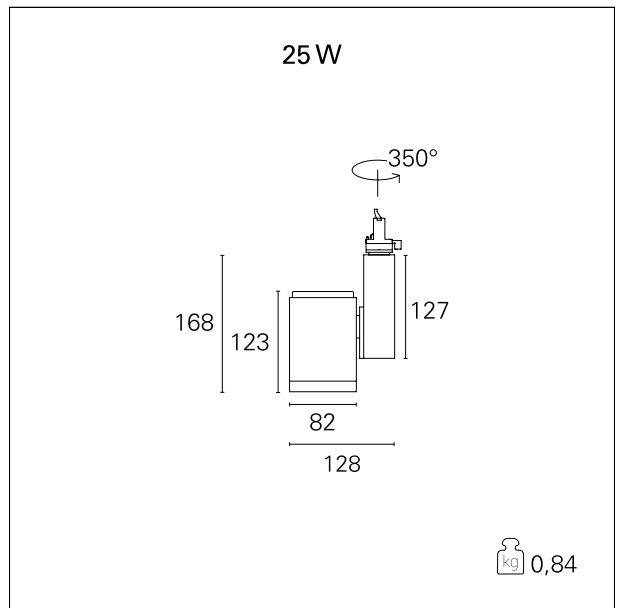

Ska

RTL46206 - 25 W - 2400 lmen - 36° - Flood / 25 W / 3000 K / CRI > 92

DESCRIPTION

The SKA projectors are particularly suitable for the lighting of commercial environments such as shops and malls. The high lighting performance allows adequate illumination of the exhibition surfaces and exposed objects. The SKA projectors are equipped with selected drivers and CoB LEDs (prime brand) and the light color qualities (CRI > 90 and SDCM < 3) guarantee an excellent color rendering of the illuminated objects. The light emission is managed with high efficacy interchangeable optics to obtain maximum efficiency and maximum flexibility. Available On / Off and DALI versions.

Switch **On:Off**

PRODUCTS CHARACTERISTICS

installation type	Track / Ceiling projectors
material	Aluminum
Color	Black
Power	25 W
Lumen output - Full emission	2395 lm
Efficacy	96 lm/W
Dimensions	128 x 168 mm.
net weight	0,85 kg.

ELECTRICAL CHARACTERISTICS

feeding	220÷240 V
driver	On:Off
Insulation class	Class I

MECHANICAL CHARACTERISTICS

product IP rate	IP20
-----------------	-------------

Ska

RTL46206 - 25 W - 2400 lmen - 36° - Flood / 25 W / 3000 K / CRI > 92

DRIVER CHARACTERISTICS

driver	On÷Off
Operating temperature	-20°C ÷ 45°C

LIGHTING DETAILS

luminous effect	flood
Beam angle - direct	36°
Cut Hood	32°

Ska

RTL46206 - 25 W - 2400 lmen - 36° - Flood / 25 W / 3000 K / CRI > 92