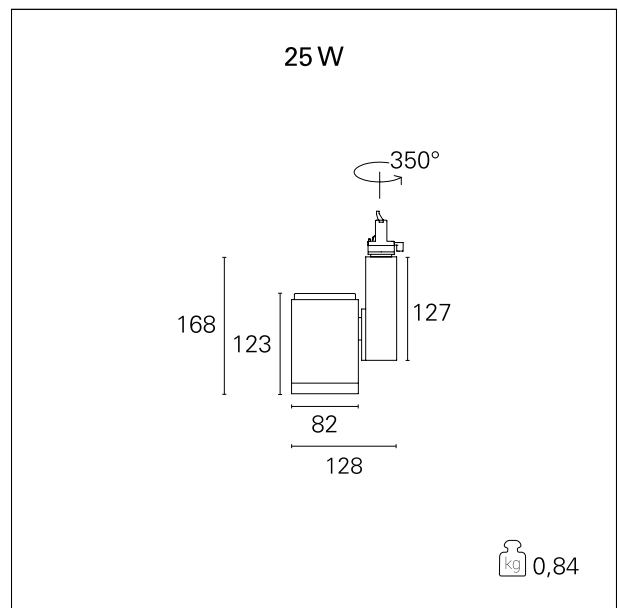

Ska

RTL46205 - 25 W - 2400 lmen - 36° - Flood / 25 W / 3000 K / CRI > 92

DESCRIPTION

The SKA projectors are particularly suitable for the lighting of commercial environments such as shops and malls. The high lighting performance allows adequate illumination of the exhibition surfaces and exposed objects. The SKA projectors are equipped with selected drivers and CoB LEDs (prime brand) and the light color qualities (CRI > 90 and SDCM < 3) guarantee an excellent color rendering of the illuminated objects. The light emission is managed with high efficacy interchangeable optics to obtain maximum efficiency and maximum flexibility. Available On / Off and DALI versions.

Switch **On:Off**

PRODUCTS CHARACTERISTICS

installation type	Track / Ceiling projectors
material	Aluminum
Color	White
Power	25 W
Lumen output - Full emission	2395 lm
Efficacy	96 lm/W
Dimensions	128 x 168 mm.
net weight	0,85 kg.

ELECTRICAL CHARACTERISTICS

feeding	220÷240 V
driver	On:Off
Insulation class	Class I

MECHANICAL CHARACTERISTICS

product IP rate	IP20
-----------------	-------------

Ska

RTL46205 - 25 W - 2400 lmen - 36° - Flood / 25 W / 3000 K / CRI > 92

DRIVER CHARACTERISTICS

driver	On÷Off
Operating temperature	-20°C ÷ 45°C

LIGHTING DETAILS

luminous effect	flood
Beam angle - direct	36°
Cut Hood	32°

Ska

RTL46205 - 25 W - 2400 lmen - 36° - Flood / 25 W / 3000 K / CRI > 92