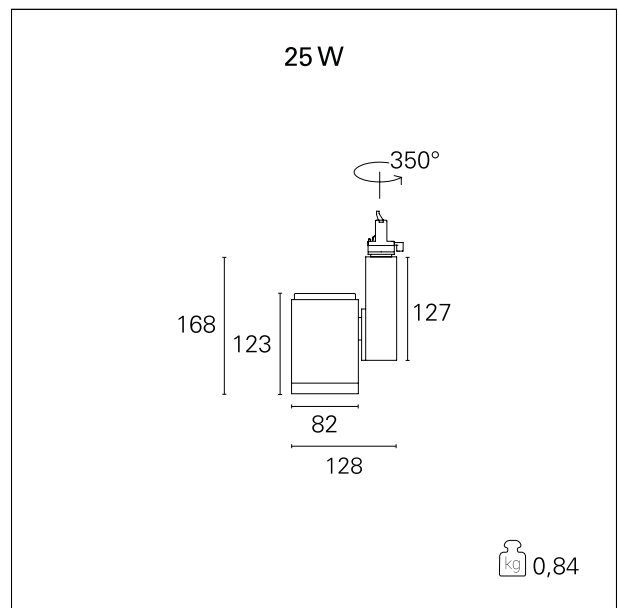

### Ska

**RTL46204** - 25 W - 2400 lmen - 15° - Spot / 25 W / 4000 K / CRI > 92

#### PRODUCTS CHARACTERISTICS

installation type	<b>Track / Ceiling projectors</b>
material	<b>Aluminum</b>
Color	<b>Black</b>
Power	<b>25 W</b>
Lumen output - Full emission	<b>2422 lm</b>
Efficacy	<b>97 lm/W</b>
Dimensions	<b>128 x 168 mm.</b>
net weight	<b>0,85 kg.</b>