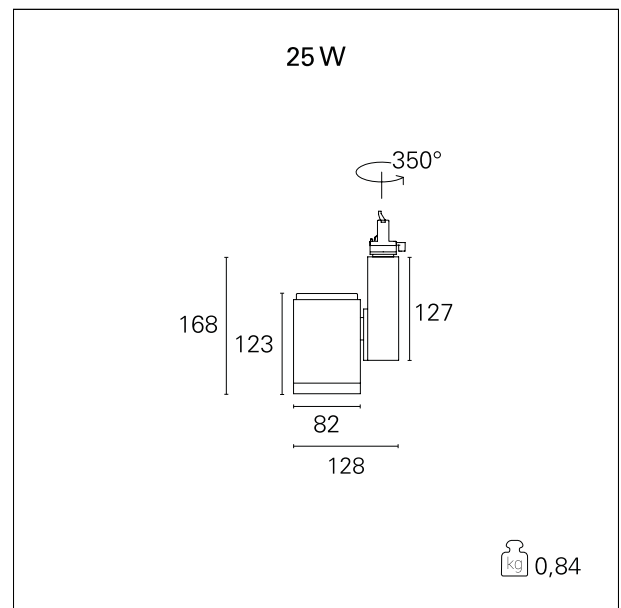

Ska

RTL46204DA - 25 W - 2400 lmen - 15° - Spot / 25 W / 4000 K / CRI > 92

DESCRIPTION

The SKA projectors are particularly suitable for the lighting of commercial environments such as shops and malls. The high lighting performance allows adequate illumination of the exhibition surfaces and exposed objects. The SKA projectors are equipped with selected drivers and CoB LEDs (prime brand) and the light color qualities (CRI > 90 and SDCM < 3) guarantee an excellent color rendering of the illuminated objects. The light emission is managed with high efficacy interchangeable optics to obtain maximum efficiency and maximum flexibility. Available On / Off and DALI versions.

Switch

DALI

PRODUCTS CHARACTERISTICS

installation type	Track / Ceiling projectors
material	Aluminum
Color	Black
Power	25 W
Lumen output - Full emission	2450 lm
Efficacy	98 lm/W
Dimensions	128 x 168 mm.
net weight	0,85 kg.

ELECTRICAL CHARACTERISTICS

feeding	220÷240 V
driver	DALI
Insulation class	Class I

MECHANICAL CHARACTERISTICS

product IP rate	IP20
-----------------	-------------

Ska

RTL46204DA - 25 W - 2400 lmen - 15° - Spot / 25 W / 4000 K / CRI > 92

DRIVER CHARACTERISTICS

driver	DALI
Operating temperature	-20°C ÷ 45°C

LIGHTING DETAILS

luminous effect	spot
Beam angle - direct	15°
Cut Hood	32°

Ska

RTL46204DA - 25 W - 2400 lmen - 15° - Spot / 25 W / 4000 K / CRI > 92