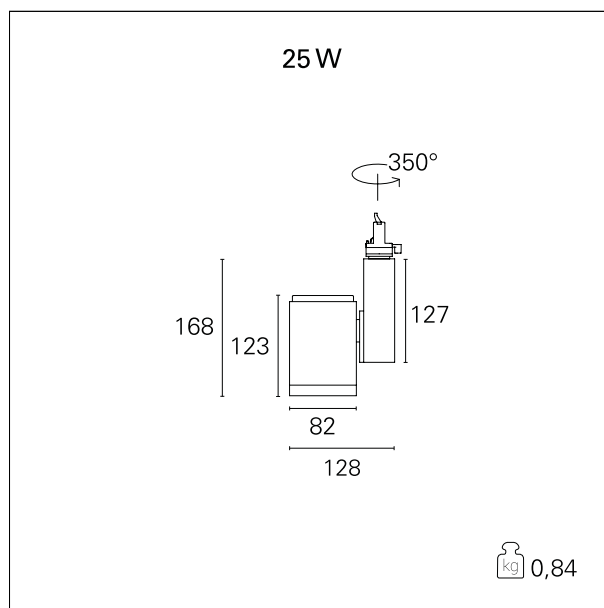

#### PRODUCTS CHARACTERISTICS

installation type	<b>Track / Ceiling projectors</b>
material	<b>Aluminum</b>
Color	<b>White</b>
Power	<b>25 W</b>
Lumen output - Full emission	<b>2380 lm</b>
Efficacy	<b>95 lm/W</b>
Dimensions	<b>128 x 168 mm.</b>
net weight	<b>0,85 kg.</b>