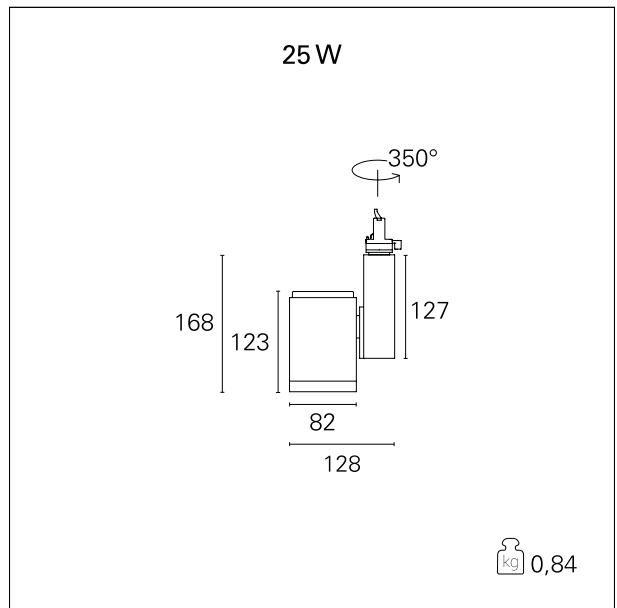

Ska

RTL46201DA - 25 W - 2400 lmen - 15° - Spot / 25 W / 3000 K / CRI > 92

DESCRIPTION

The SKA projectors are particularly suitable for the lighting of commercial environments such as shops and malls. The high lighting performance allows adequate illumination of the exhibition surfaces and exposed objects. The SKA projectors are equipped with selected drivers and CoB LEDs (prime brand) and the light color qualities (CRI > 90 and SDCM < 3) guarantee an excellent color rendering of the illuminated objects. The light emission is managed with high efficacy interchangeable optics to obtain maximum efficiency and maximum flexibility. Available On / Off and DALI versions.

Switch

DALI

PRODUCTS CHARACTERISTICS

installation type

Track / Ceiling projectors

material

Aluminum

Color

White

Power

25 W

Lumen output - Full emission

2380 lm

Efficacy

95 lm/W

Dimensions

128 x 168 mm.

net weight

0,85 kg.

ELECTRICAL CHARACTERISTICS

feeding

220÷240 V

driver

DALI

Insulation class

Class I

MECHANICAL CHARACTERISTICS

product IP rate

IP20