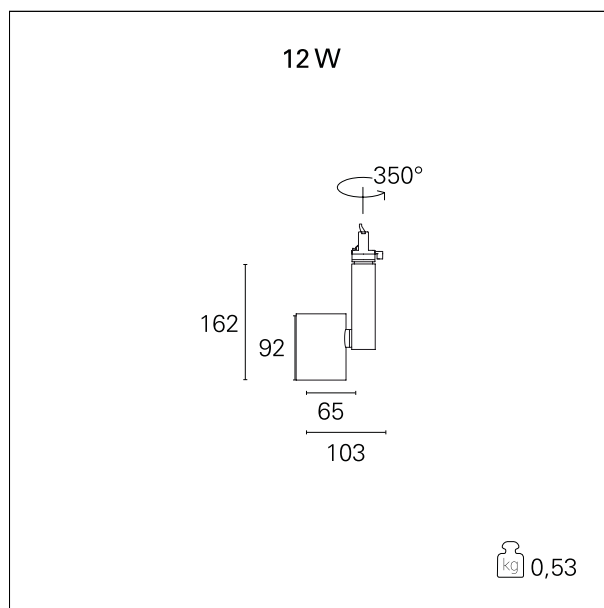

Ska

RTL46112 - 12 W - 1150 lumen - 60° - Wide / 12 W / 4000 K / CRI > 92

DESCRIPTION

The SKA projectors are particularly suitable for the lighting of commercial environments such as shops and malls. The high lighting performance allows adequate illumination of the exhibition surfaces and exposed objects. The SKA projectors are equipped with selected drivers and CoB LEDs (prime brand) and the light color qualities (CRI > 90 and SDCM < 3) guarantee an excellent color rendering of the illuminated objects. The light emission is managed with high efficacy interchangeable optics to obtain maximum efficiency and maximum flexibility. Available On / Off and DALI versions.

Switch **On:Off**

PRODUCTS CHARACTERISTICS

installation type	Track / Ceiling projectors
material	Aluminum
Color	Black
Power	12 W
Lumen output - Full emission	1185 lm
Efficacy	99 lm/W
Dimensions	103 x 162 mm.
net weight	0,55 kg.

ELECTRICAL CHARACTERISTICS

feeding	220÷240 V
driver	On:Off
Insulation class	Class I

MECHANICAL CHARACTERISTICS

product IP rate	IP20
-----------------	-------------

Ska

RTL46112 - 12 W - 1150 lumen - 60° - Wide / 12 W / 4000 K / CRI > 92

DRIVER CHARACTERISTICS

driver	On÷Off
Operating temperature	-20°C ÷ 45°C

LIGHTING DETAILS

luminous effect	wide
Beam angle - direct	60°
Cut Hood	32°

Ska

RTL46112 - 12 W - 1150 lumen - 60° - Wide / 12 W / 4000 K / CRI > 92