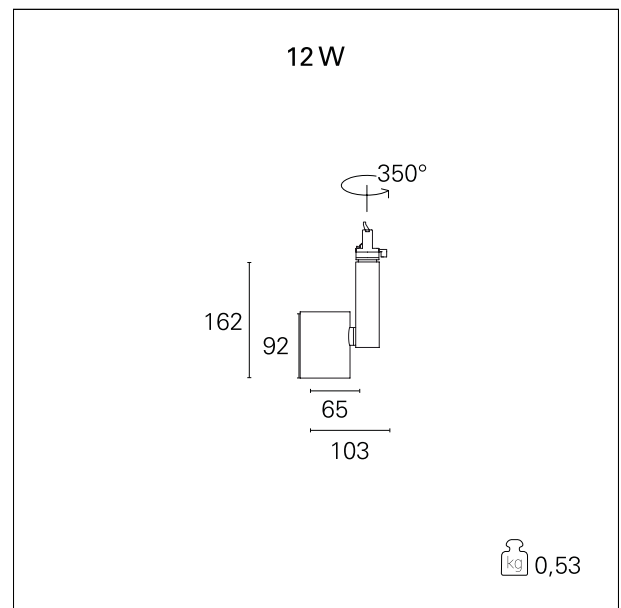

Ska

RTL46112DA - 12 W - 1150 lumen - 60° - Wide / 12 W / 4000 K / CRI > 92

DESCRIPTION

The SKA projectors are particularly suitable for the lighting of commercial environments such as shops and malls. The high lighting performance allows adequate illumination of the exhibition surfaces and exposed objects. The SKA projectors are equipped with selected drivers and CoB LEDs (prime brand) and the light color qualities (CRI > 90 and SDCM < 3) guarantee an excellent color rendering of the illuminated objects. The light emission is managed with high efficacy interchangeable optics to obtain maximum efficiency and maximum flexibility. Available On / Off and DALI versions.

Switch

DALI

PRODUCTS CHARACTERISTICS

installation type	Track / Ceiling projectors
material	Aluminum
Color	Black
Power	12 W
Lumen output - Full emission	1174 lm
Efficacy	98 lm/W
Dimensions	103 x 162 mm.
net weight	0,55 kg.

ELECTRICAL CHARACTERISTICS

feeding	220÷240 V
driver	DALI
Insulation class	Class I

MECHANICAL CHARACTERISTICS

product IP rate	IP20
-----------------	-------------

Ska

RTL46112DA - 12 W - 1150 lumen - 60° - Wide / 12 W / 4000 K / CRI > 92

DRIVER CHARACTERISTICS

driver	DALI
Operating temperature	-20°C ÷ 45°C

LIGHTING DETAILS

luminous effect	wide
Beam angle - direct	60°
Cut Hood	32°

Ska

RTL46112DA - 12 W - 1150 lumen - 60° - Wide / 12 W / 4000 K / CRI > 92