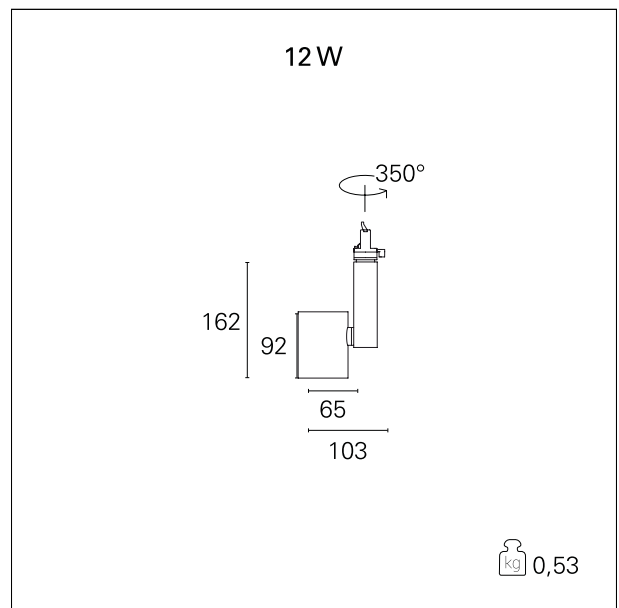

Ska

RTL46111 - 12 W - 1150 lumen - 60° - Wide / 12 W / 4000 K / CRI > 92

DESCRIPTION

The SKA projectors are particularly suitable for the lighting of commercial environments such as shops and malls. The high lighting performance allows adequate illumination of the exhibition surfaces and exposed objects. The SKA projectors are equipped with selected drivers and CoB LEDs (prime brand) and the light color qualities (CRI > 90 and SDCM < 3) guarantee an excellent color rendering of the illuminated objects. The light emission is managed with high efficacy interchangeable optics to obtain maximum efficiency and maximum flexibility. Available On / Off and DALI versions.

Switch **On:Off**

PRODUCTS CHARACTERISTICS

installation type	Track / Ceiling projectors
material	Aluminum
Color	White
Power	12 W
Lumen output - Full emission	1185 lm
Efficacy	99 lm/W
Dimensions	103 x 162 mm.
net weight	0,55 kg.

ELECTRICAL CHARACTERISTICS

feeding	220÷240 V
driver	On:Off
Insulation class	Class I

MECHANICAL CHARACTERISTICS

product IP rate	IP20
-----------------	-------------

Ska

RTL46111 - 12 W - 1150 lumen - 60° - Wide / 12 W / 4000 K / CRI > 92

DRIVER CHARACTERISTICS

driver	On÷Off
Operating temperature	-20°C ÷ 45°C

LIGHTING DETAILS

luminous effect	wide
Beam angle - direct	60°
Cut Hood	32°

Ska

RTL46111 - 12 W - 1150 lumen - 60° - Wide / 12 W / 4000 K / CRI > 92