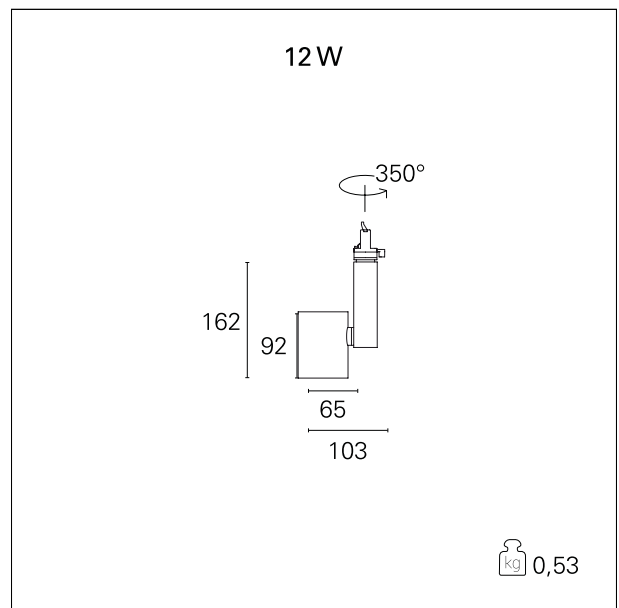

Ska

RTL46111DA - 12 W - 1150 lumen - 60° - Wide / 12 W / 4000 K / CRI > 92

DESCRIPTION

The SKA projectors are particularly suitable for the lighting of commercial environments such as shops and malls. The high lighting performance allows adequate illumination of the exhibition surfaces and exposed objects. The SKA projectors are equipped with selected drivers and CoB LEDs (prime brand) and the light color qualities (CRI > 90 and SDCM < 3) guarantee an excellent color rendering of the illuminated objects. The light emission is managed with high efficacy interchangeable optics to obtain maximum efficiency and maximum flexibility. Available On / Off and DALI versions.

Switch

DALI

PRODUCTS CHARACTERISTICS

installation type	Track / Ceiling projectors
material	Aluminum
Color	White
Power	12 W
Lumen output - Full emission	1174 lm
Efficacy	98 lm/W
Dimensions	103 x 162 mm.
net weight	0,55 kg.

ELECTRICAL CHARACTERISTICS

feeding	220÷240 V
driver	DALI
Insulation class	Class I

MECHANICAL CHARACTERISTICS

product IP rate	IP20
-----------------	-------------

Ska

RTL46111DA - 12 W - 1150 lumen - 60° - Wide / 12 W / 4000 K / CRI > 92

DRIVER CHARACTERISTICS

driver	DALI
Operating temperature	-20°C ÷ 45°C

LIGHTING DETAILS

luminous effect	wide
Beam angle - direct	60°
Cut Hood	32°

Ska

RTL46111DA - 12 W - 1150 lumen - 60° - Wide / 12 W / 4000 K / CRI > 92