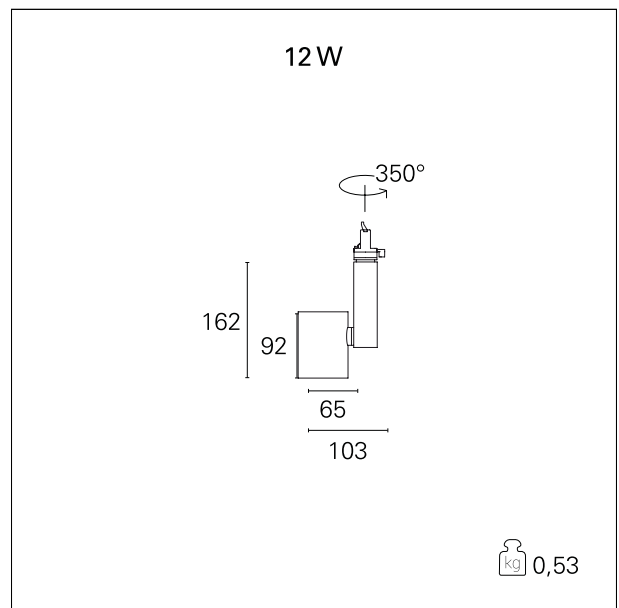

Ska

RTL46110 - 12 W - 1150 lumen - 60° - Wide / 12 W / 3000 K / CRI > 92

DESCRIPTION

The SKA projectors are particularly suitable for the lighting of commercial environments such as shops and malls. The high lighting performance allows adequate illumination of the exhibition surfaces and exposed objects. The SKA projectors are equipped with selected drivers and CoB LEDs (prime brand) and the light color qualities (CRI > 90 and SDCM < 3) guarantee an excellent color rendering of the illuminated objects. The light emission is managed with high efficacy interchangeable optics to obtain maximum efficiency and maximum flexibility. Available On / Off and DALI versions.

Switch **On:Off**

PRODUCTS CHARACTERISTICS

installation type	Track / Ceiling projectors
material	Aluminum
Color	Black
Power	12 W
Lumen output - Full emission	1174 lm
Efficacy	98 lm/W
Dimensions	103 x 162 mm.
net weight	0,55 kg.

ELECTRICAL CHARACTERISTICS

feeding	220÷240 V
driver	On:Off
Insulation class	Class I

MECHANICAL CHARACTERISTICS

product IP rate	IP20
-----------------	-------------

Ska

RTL46110 - 12 W - 1150 lumen - 60° - Wide / 12 W / 3000 K / CRI > 92

DRIVER CHARACTERISTICS

driver	On÷Off
Operating temperature	-20°C ÷ 45°C

LIGHTING DETAILS

luminous effect	wide
Beam angle - direct	60°
Cut Hood	32°

Ska

RTL46110 - 12 W - 1150 lumen - 60° - Wide / 12 W / 3000 K / CRI > 92