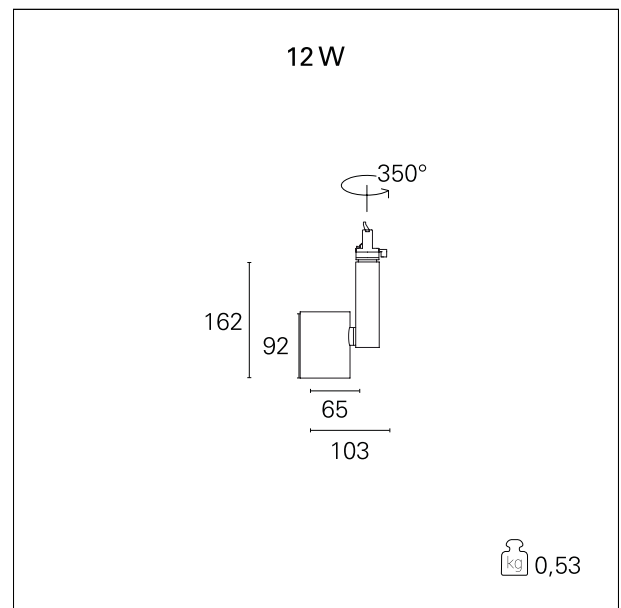

Ska

RTL46110DA - 12 W - 1150 lumen - 60° - Wide / 12 W / 3000 K / CRI > 92

DESCRIPTION

The SKA projectors are particularly suitable for the lighting of commercial environments such as shops and malls. The high lighting performance allows adequate illumination of the exhibition surfaces and exposed objects. The SKA projectors are equipped with selected drivers and CoB LEDs (prime brand) and the light color qualities (CRI > 90 and SDCM < 3) guarantee an excellent color rendering of the illuminated objects. The light emission is managed with high efficacy interchangeable optics to obtain maximum efficiency and maximum flexibility. Available On / Off and DALI versions.

Switch

DALI

PRODUCTS CHARACTERISTICS

installation type	Track / Ceiling projectors
material	Aluminum
Color	Black
Power	12 W
Lumen output - Full emission	1160 lm
Efficacy	97 lm/W
Dimensions	103 x 162 mm.
net weight	0,55 kg.

ELECTRICAL CHARACTERISTICS

feeding	220÷240 V
driver	DALI
Insulation class	Class I

MECHANICAL CHARACTERISTICS

product IP rate	IP20
-----------------	-------------

Ska

RTL46110DA - 12 W - 1150 lumen - 60° - Wide / 12 W / 3000 K / CRI > 92

DRIVER CHARACTERISTICS

driver	DALI
Operating temperature	-20°C ÷ 45°C

LIGHTING DETAILS

luminous effect	wide
Beam angle - direct	60°
Cut Hood	32°

Ska

RTL46110DA - 12 W - 1150 lumen - 60° - Wide / 12 W / 3000 K / CRI > 92