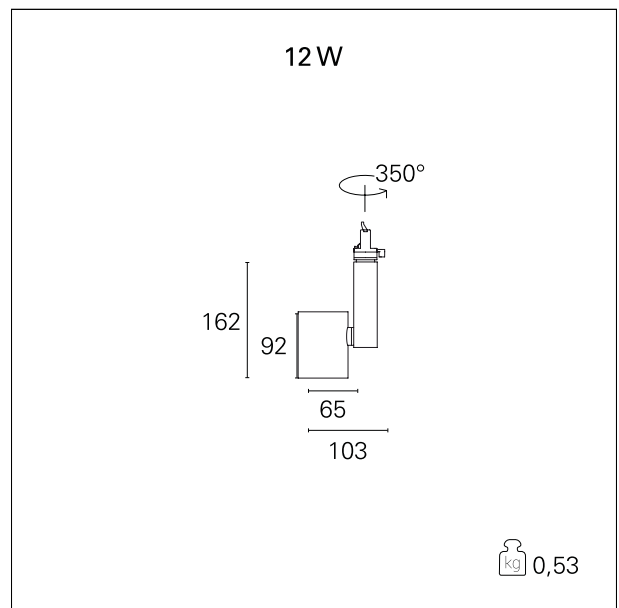

### Ska

**RTL46109** - 12 W - 1150 lumen - 60° - Wide / 12 W / 3000 K / CRI > 92

#### PRODUCTS CHARACTERISTICS

installation type	<b>Track / Ceiling projectors</b>
material	<b>Aluminum</b>
Color	<b>White</b>
Power	<b>12 W</b>
Lumen output - Full emission	<b>1174 lm</b>
Efficacy	<b>98 lm/W</b>
Dimensions	<b>103 x 162 mm.</b>
net weight	<b>0,55 kg.</b>