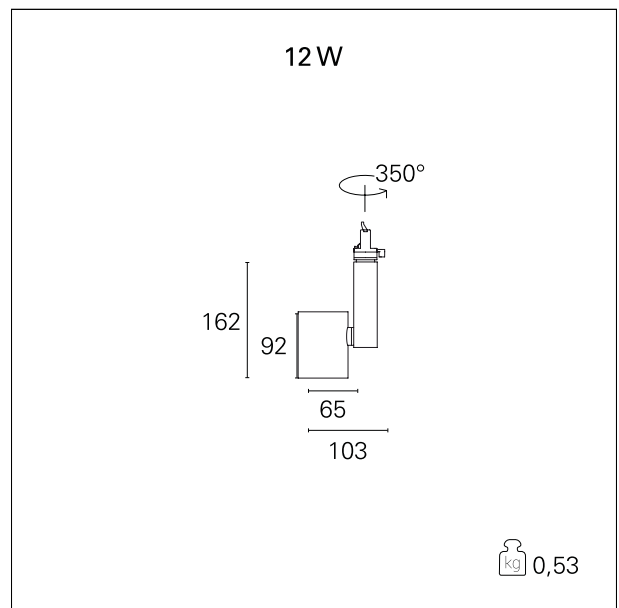

Ska

RTL46108 - 12 W - 1150 lumen - 36° - Flood / 12 W / 4000 K / CRI > 92

DESCRIPTION

The SKA projectors are particularly suitable for the lighting of commercial environments such as shops and malls. The high lighting performance allows adequate illumination of the exhibition surfaces and exposed objects. The SKA projectors are equipped with selected drivers and CoB LEDs (prime brand) and the light color qualities (CRI > 90 and SDCM < 3) guarantee an excellent color rendering of the illuminated objects. The light emission is managed with high efficacy interchangeable optics to obtain maximum efficiency and maximum flexibility. Available On / Off and DALI versions.

Switch **On:Off**

PRODUCTS CHARACTERISTICS

installation type	Track / Ceiling projectors
material	Aluminum
Color	Black
Power	12 W
Lumen output - Full emission	1165 lm
Efficacy	97 lm/W
Dimensions	103 x 162 mm.
net weight	0,55 kg.

ELECTRICAL CHARACTERISTICS

feeding	220÷240 V
driver	On:Off
Insulation class	Class I

MECHANICAL CHARACTERISTICS

product IP rate	IP20
-----------------	-------------

Ska

RTL46108 - 12 W - 1150 lumen - 36° - Flood / 12 W / 4000 K / CRI > 92

DRIVER CHARACTERISTICS

driver	On÷Off
Operating temperature	-20°C ÷ 45°C

LIGHTING DETAILS

luminous effect	flood
Beam angle - direct	36°
Cut Hood	32°

Ska

RTL46108 - 12 W - 1150 lumen - 36° - Flood / 12 W / 4000 K / CRI > 92