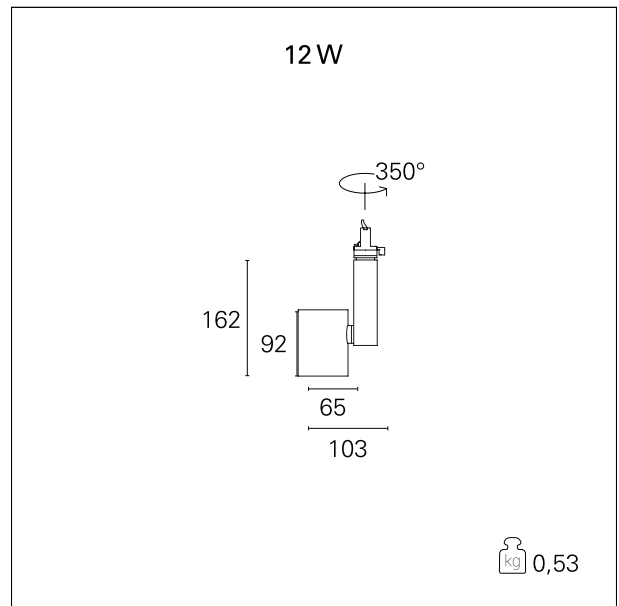

#### PRODUCTS CHARACTERISTICS

installation type	<b>Track / Ceiling projectors</b>
material	<b>Aluminum</b>
Color	<b>Black</b>
Power	<b>12 W</b>
Lumen output - Full emission	<b>1165 lm</b>
Efficacy	<b>97 lm/W</b>
Dimensions	<b>103 x 162 mm.</b>
net weight	<b>0,55 kg.</b>