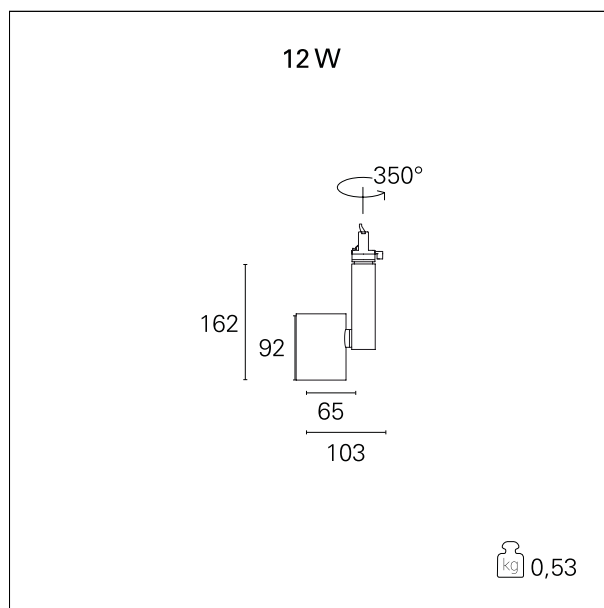

Ska

RTL46107 - 12 W - 1150 lumen - 36° - Flood / 12 W / 4000 K / CRI > 92

DESCRIPTION

The SKA projectors are particularly suitable for the lighting of commercial environments such as shops and malls. The high lighting performance allows adequate illumination of the exhibition surfaces and exposed objects. The SKA projectors are equipped with selected drivers and CoB LEDs (prime brand) and the light color qualities (CRI > 90 and SDCM < 3) guarantee an excellent color rendering of the illuminated objects. The light emission is managed with high efficacy interchangeable optics to obtain maximum efficiency and maximum flexibility. Available On / Off and DALI versions.

Switch **On:Off**

PRODUCTS CHARACTERISTICS

installation type	Track / Ceiling projectors
material	Aluminum
Color	White
Power	12 W
Lumen output - Full emission	1165 lm
Efficacy	97 lm/W
Dimensions	103 x 162 mm.
net weight	0,55 kg.

ELECTRICAL CHARACTERISTICS

feeding	220÷240 V
driver	On:Off
Insulation class	Class I

MECHANICAL CHARACTERISTICS

product IP rate	IP20
-----------------	-------------

Ska

RTL46107 - 12 W - 1150 lumen - 36° - Flood / 12 W / 4000 K / CRI > 92

DRIVER CHARACTERISTICS

driver	On÷Off
Operating temperature	-20°C ÷ 45°C

LIGHTING DETAILS

luminous effect	flood
Beam angle - direct	36°
Cut Hood	32°

Ska

RTL46107 - 12 W - 1150 lumen - 36° - Flood / 12 W / 4000 K / CRI > 92