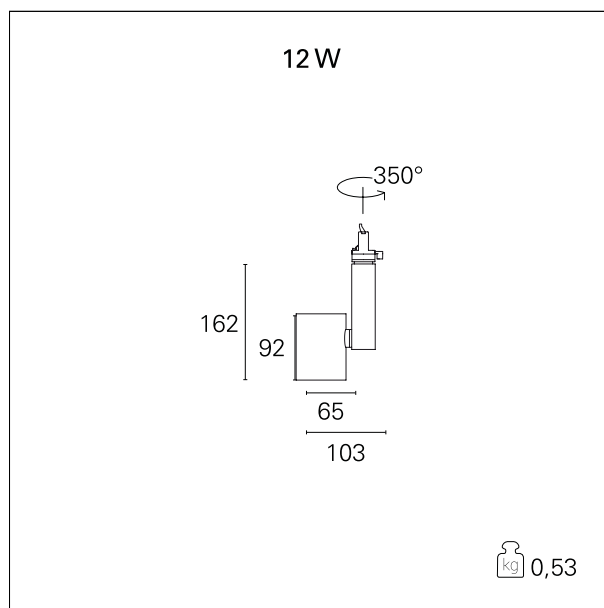

Ska

RTL46106 - 12 W - 1150 lumen - 36° - Flood / 12 W / 3000 K / CRI > 92

DESCRIPTION

The SKA projectors are particularly suitable for the lighting of commercial environments such as shops and malls. The high lighting performance allows adequate illumination of the exhibition surfaces and exposed objects. The SKA projectors are equipped with selected drivers and CoB LEDs (prime brand) and the light color qualities (CRI > 90 and SDCM < 3) guarantee an excellent color rendering of the illuminated objects. The light emission is managed with high efficacy interchangeable optics to obtain maximum efficiency and maximum flexibility. Available On / Off and DALI versions.

Switch **On:Off**

PRODUCTS CHARACTERISTICS

installation type	Track / Ceiling projectors
material	Aluminum
Color	Black
Power	12 W
Lumen output - Full emission	1152 lm
Efficacy	96 lm/W
Dimensions	103 x 162 mm.
net weight	0,55 kg.

ELECTRICAL CHARACTERISTICS

feeding	220÷240 V
driver	On:Off
Insulation class	Class I

MECHANICAL CHARACTERISTICS

product IP rate	IP20
-----------------	-------------

Ska

RTL46106 - 12 W - 1150 lumen - 36° - Flood / 12 W / 3000 K / CRI > 92

DRIVER CHARACTERISTICS

driver	On÷Off
Operating temperature	-20°C ÷ 45°C

LIGHTING DETAILS

luminous effect	flood
Beam angle - direct	36°
Cut Hood	32°

Ska

RTL46106 - 12 W - 1150 lumen - 36° - Flood / 12 W / 3000 K / CRI > 92