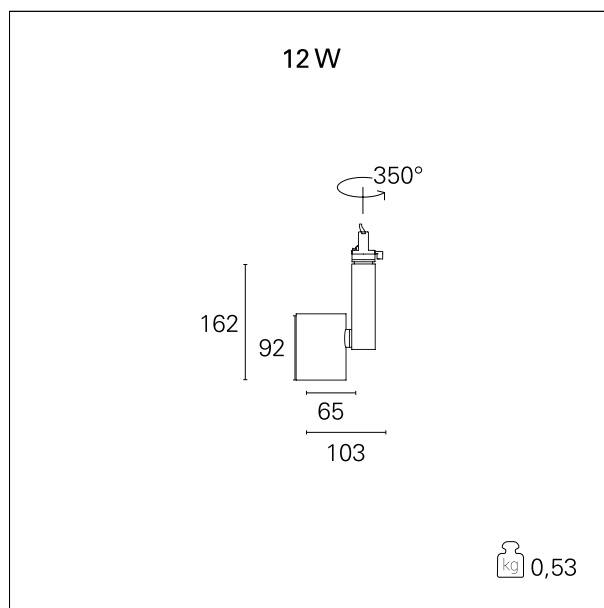

Ska

RTL46106DA - 12 W - 1150 lumen - 36° - Flood / 12 W / 3000 K / CRI > 92

DESCRIPTION

The SKA projectors are particularly suitable for the lighting of commercial environments such as shops and malls. The high lighting performance allows adequate illumination of the exhibition surfaces and exposed objects. The SKA projectors are equipped with selected drivers and CoB LEDs (prime brand) and the light color qualities (CRI > 90 and SDCM < 3) guarantee an excellent color rendering of the illuminated objects. The light emission is managed with high efficacy interchangeable optics to obtain maximum efficiency and maximum flexibility. Available On / Off and DALI versions.

Switch

DALI

PRODUCTS CHARACTERISTICS

installation type	Track / Ceiling projectors
material	Aluminum
Color	Black
Power	12 W
Lumen output - Full emission	1152 lm
Efficacy	96 lm/W
Dimensions	103 x 162 mm.
net weight	0,55 kg.

ELECTRICAL CHARACTERISTICS

feeding	220÷240 V
driver	DALI
Insulation class	Class I

MECHANICAL CHARACTERISTICS

product IP rate	IP20
-----------------	-------------

Ska

RTL46106DA - 12 W - 1150 lumen - 36° - Flood / 12 W / 3000 K / CRI > 92

DRIVER CHARACTERISTICS

driver	DALI
Operating temperature	-20°C ÷ 45°C

LIGHTING DETAILS

luminous effect	flood
Beam angle - direct	36°
Cut Hood	32°

Ska

RTL46106DA - 12 W - 1150 lumen - 36° - Flood / 12 W / 3000 K / CRI > 92