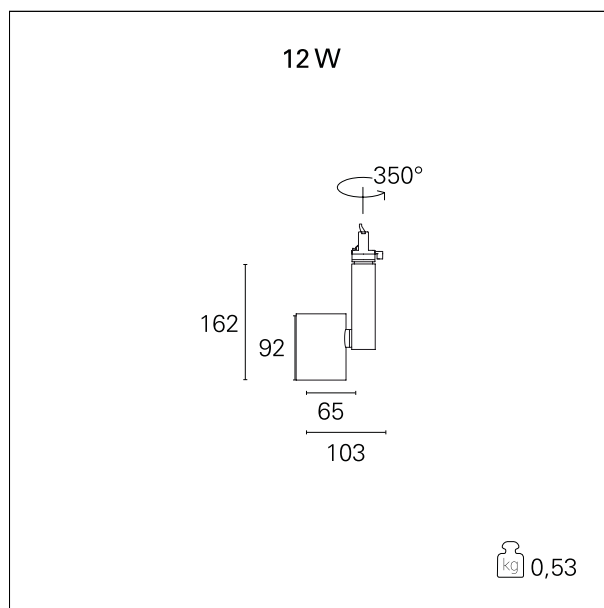

#### PRODUCTS CHARACTERISTICS

installation type	<b>Track / Ceiling projectors</b>
material	<b>Aluminum</b>
Color	<b>White</b>
Power	<b>12 W</b>
Lumen output - Full emission	<b>1152 lm</b>
Efficacy	<b>96 lm/W</b>
Dimensions	<b>103 x 162 mm.</b>
net weight	<b>0,55 kg.</b>