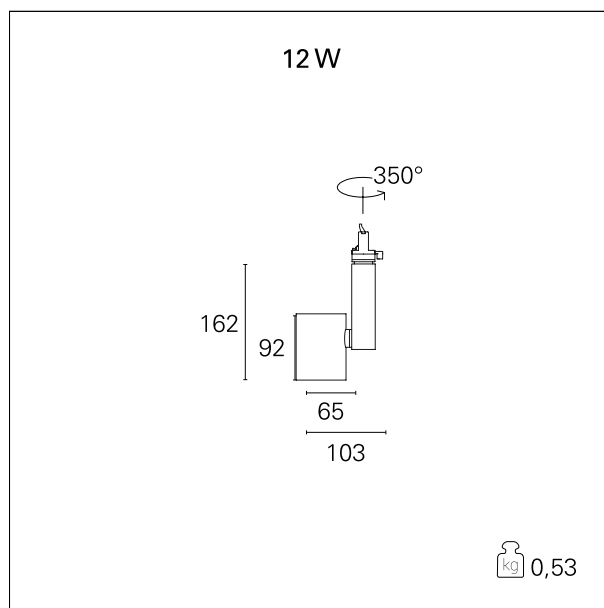

Ska

RTL46105DA - 12 W - 1150 lumen - 36° - Flood / 12 W / 3000 K / CRI > 92

DESCRIPTION

The SKA projectors are particularly suitable for the lighting of commercial environments such as shops and malls. The high lighting performance allows adequate illumination of the exhibition surfaces and exposed objects. The SKA projectors are equipped with selected drivers and CoB LEDs (prime brand) and the light color qualities (CRI > 90 and SDCM < 3) guarantee an excellent color rendering of the illuminated objects. The light emission is managed with high efficacy interchangeable optics to obtain maximum efficiency and maximum flexibility. Available On / Off and DALI versions.

Switch

DALI

PRODUCTS CHARACTERISTICS

installation type	Track / Ceiling projectors
material	Aluminum
Color	White
Power	12 W
Lumen output - Full emission	1152 lm
Efficacy	96 lm/W
Dimensions	103 x 162 mm.
net weight	0,55 kg.

ELECTRICAL CHARACTERISTICS

feeding	220÷240 V
driver	DALI
Insulation class	Class I

MECHANICAL CHARACTERISTICS

product IP rate	IP20
-----------------	-------------

Ska

RTL46105DA - 12 W - 1150 lumen - 36° - Flood / 12 W / 3000 K / CRI > 92

DRIVER CHARACTERISTICS

driver	DALI
Operating temperature	-20°C ÷ 45°C

LIGHTING DETAILS

luminous effect	flood
Beam angle - direct	36°
Cut Hood	32°

Ska

RTL46105DA - 12 W - 1150 lumen - 36° - Flood / 12 W / 3000 K / CRI > 92