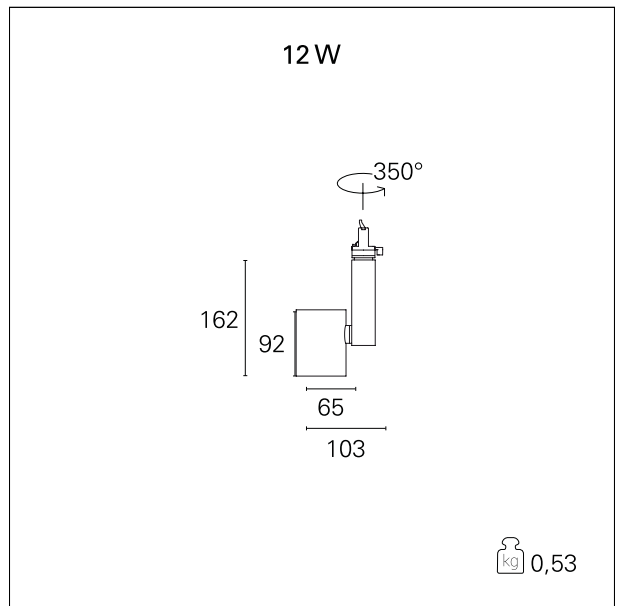

Ska

RTL46104 - 12 W - 1150 lumen - 15° - Spot / 12 W / 4000 K / CRI > 92

DESCRIPTION

The SKA projectors are particularly suitable for the lighting of commercial environments such as shops and malls. The high lighting performance allows adequate illumination of the exhibition surfaces and exposed objects. The SKA projectors are equipped with selected drivers and CoB LEDs (prime brand) and the light color qualities (CRI > 90 and SDCM < 3) guarantee an excellent color rendering of the illuminated objects. The light emission is managed with high efficacy interchangeable optics to obtain maximum efficiency and maximum flexibility. Available On / Off and DALI versions.

Switch

On:Off

PRODUCTS CHARACTERISTICS

installation type	Track / Ceiling projectors
material	Aluminum
Color	Black
Power	12 W
Lumen output - Full emission	1160 lm
Efficacy	97 lm/W
Dimensions	103 x 162 mm.
net weight	0,55 kg.

ELECTRICAL CHARACTERISTICS

feeding	220÷240 V
driver	On:Off
Insulation class	Class I

MECHANICAL CHARACTERISTICS

product IP rate	IP20
-----------------	-------------

Ska

RTL46104 - 12 W - 1150 lumen - 15° - Spot / 12 W / 4000 K / CRI > 92

DRIVER CHARACTERISTICS

driver	On÷Off
Operating temperature	-20°C ÷ 45°C

LIGHTING DETAILS

luminous effect	spot
Beam angle - direct	15°
Cut Hood	32°

Ska

RTL46104 - 12 W - 1150 lumen - 15° - Spot / 12 W / 4000 K / CRI > 92