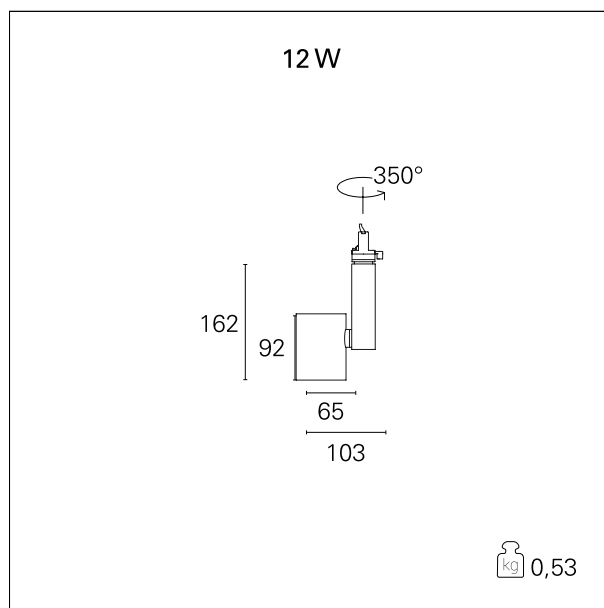

Ska

RTL46104DA - 12 W - 1150 lumen - 15° - Spot / 12 W / 4000 K / CRI > 92

DESCRIPTION

The SKA projectors are particularly suitable for the lighting of commercial environments such as shops and malls. The high lighting performance allows adequate illumination of the exhibition surfaces and exposed objects. The SKA projectors are equipped with selected drivers and CoB LEDs (prime brand) and the light color qualities (CRI > 90 and SDCM < 3) guarantee an excellent color rendering of the illuminated objects. The light emission is managed with high efficacy interchangeable optics to obtain maximum efficiency and maximum flexibility. Available On / Off and DALI versions.

Switch

DALI

PRODUCTS CHARACTERISTICS

installation type	Track / Ceiling projectors
material	Aluminum
Color	Black
Power	12 W
Lumen output - Full emission	1160 lm
Efficacy	97 lm/W
Dimensions	103 x 162 mm.
net weight	0,55 kg.

ELECTRICAL CHARACTERISTICS

feeding	220÷240 V
driver	DALI
Insulation class	Class I

MECHANICAL CHARACTERISTICS

product IP rate	IP20
-----------------	-------------

Ska

RTL46104DA - 12 W - 1150 lumen - 15° - Spot / 12 W / 4000 K / CRI > 92

DRIVER CHARACTERISTICS

driver	DALI
Operating temperature	-20°C ÷ 45°C

LIGHTING DETAILS

luminous effect	spot
Beam angle - direct	15°
Cut Hood	32°

Ska

RTL46104DA - 12 W - 1150 lumen - 15° - Spot / 12 W / 4000 K / CRI > 92