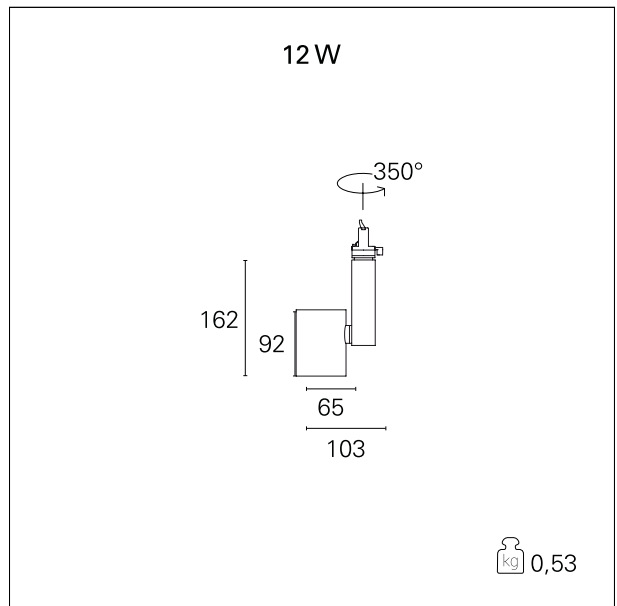

Ska

RTL46102DA - 12 W - 1150 lumen - 15° - Spot / 12 W / 3000 K / CRI > 92

DESCRIPTION

The SKA projectors are particularly suitable for the lighting of commercial environments such as shops and malls. The high lighting performance allows adequate illumination of the exhibition surfaces and exposed objects. The SKA projectors are equipped with selected drivers and CoB LEDs (prime brand) and the light color qualities (CRI > 90 and SDCM < 3) guarantee an excellent color rendering of the illuminated objects. The light emission is managed with high efficacy interchangeable optics to obtain maximum efficiency and maximum flexibility. Available On / Off and DALI versions.

Switch

DALI

PRODUCTS CHARACTERISTICS

installation type

Track / Ceiling projectors

material

Aluminum

Color

Black

Power

12 W

Lumen output - Full emission

1145 lm

Efficacy

95 lm/W

Dimensions

103 x 162 mm.

net weight

0,55 kg.

ELECTRICAL CHARACTERISTICS

feeding

220÷240 V

driver

DALI

Insulation class

Class I

MECHANICAL CHARACTERISTICS

product IP rate

IP20