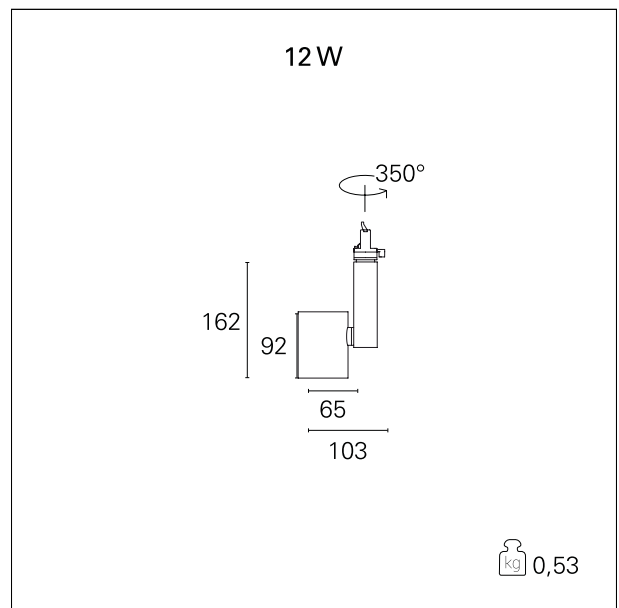

Ska

RTL46101 - 12 W - 1150 lumen - 15° - Spot / 12 W / 3000 K / CRI > 92

DESCRIPTION

The SKA projectors are particularly suitable for the lighting of commercial environments such as shops and malls. The high lighting performance allows adequate illumination of the exhibition surfaces and exposed objects. The SKA projectors are equipped with selected drivers and CoB LEDs (prime brand) and the light color qualities (CRI > 90 and SDCM < 3) guarantee an excellent color rendering of the illuminated objects. The light emission is managed with high efficacy interchangeable optics to obtain maximum efficiency and maximum flexibility. Available On / Off and DALI versions.

Switch **On:Off**

PRODUCTS CHARACTERISTICS

installation type	Track / Ceiling projectors
material	Aluminum
Color	White
Power	12 W
Lumen output - Full emission	1145 lm
Efficacy	95 lm/W
Dimensions	103 x 162 mm.
net weight	0,55 kg.

ELECTRICAL CHARACTERISTICS

feeding	220÷240 V
driver	On:Off
Insulation class	Class I

MECHANICAL CHARACTERISTICS

product IP rate	IP20
-----------------	-------------

Ska

RTL46101 - 12 W - 1150 lumen - 15° - Spot / 12 W / 3000 K / CRI > 92

DRIVER CHARACTERISTICS

driver	On÷Off
Operating temperature	-20°C ÷ 45°C

LIGHTING DETAILS

luminous effect	spot
Beam angle - direct	15°
Cut Hood	32°

Ska

RTL46101 - 12 W - 1150 lumen - 15° - Spot / 12 W / 3000 K / CRI > 92