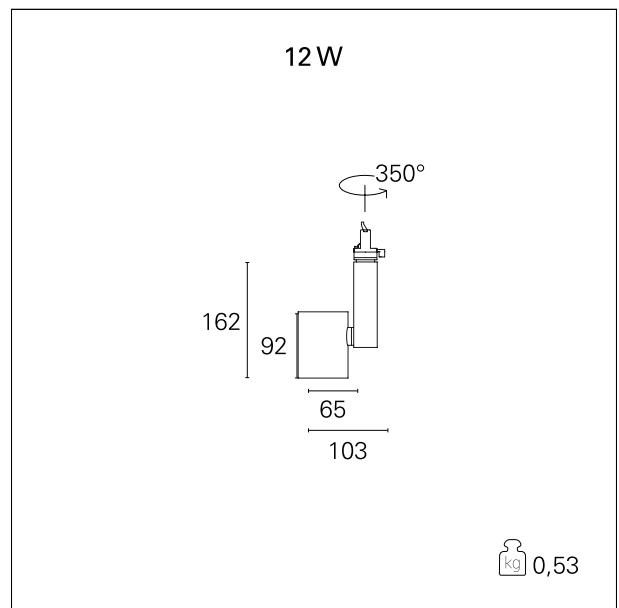

Ska

RTL46101DA - 12 W - 1150 lumen - 15° - Spot / 12 W / 3000 K / CRI > 92

DESCRIPTION

The SKA projectors are particularly suitable for the lighting of commercial environments such as shops and malls. The high lighting performance allows adequate illumination of the exhibition surfaces and exposed objects. The SKA projectors are equipped with selected drivers and CoB LEDs (prime brand) and the light color qualities (CRI > 90 and SDCM < 3) guarantee an excellent color rendering of the illuminated objects. The light emission is managed with high efficacy interchangeable optics to obtain maximum efficiency and maximum flexibility. Available On / Off and DALI versions.

Switch

DALI

PRODUCTS CHARACTERISTICS

installation type	Track / Ceiling projectors
material	Aluminum
Color	White
Power	12 W
Lumen output - Full emission	1145 lm
Efficacy	95 lm/W
Dimensions	103 x 162 mm.
net weight	0,55 kg.

ELECTRICAL CHARACTERISTICS

feeding	220÷240 V
driver	DALI
Insulation class	Class I

MECHANICAL CHARACTERISTICS

product IP rate	IP20
-----------------	-------------

Ska

RTL46101DA - 12 W - 1150 lumen - 15° - Spot / 12 W / 3000 K / CRI > 92

DRIVER CHARACTERISTICS

driver	DALI
Operating temperature	-20°C ÷ 45°C

LIGHTING DETAILS

luminous effect	spot
Beam angle - direct	15°
Cut Hood	32°

Ska

RTL46101DA - 12 W - 1150 lumen - 15° - Spot / 12 W / 3000 K / CRI > 92